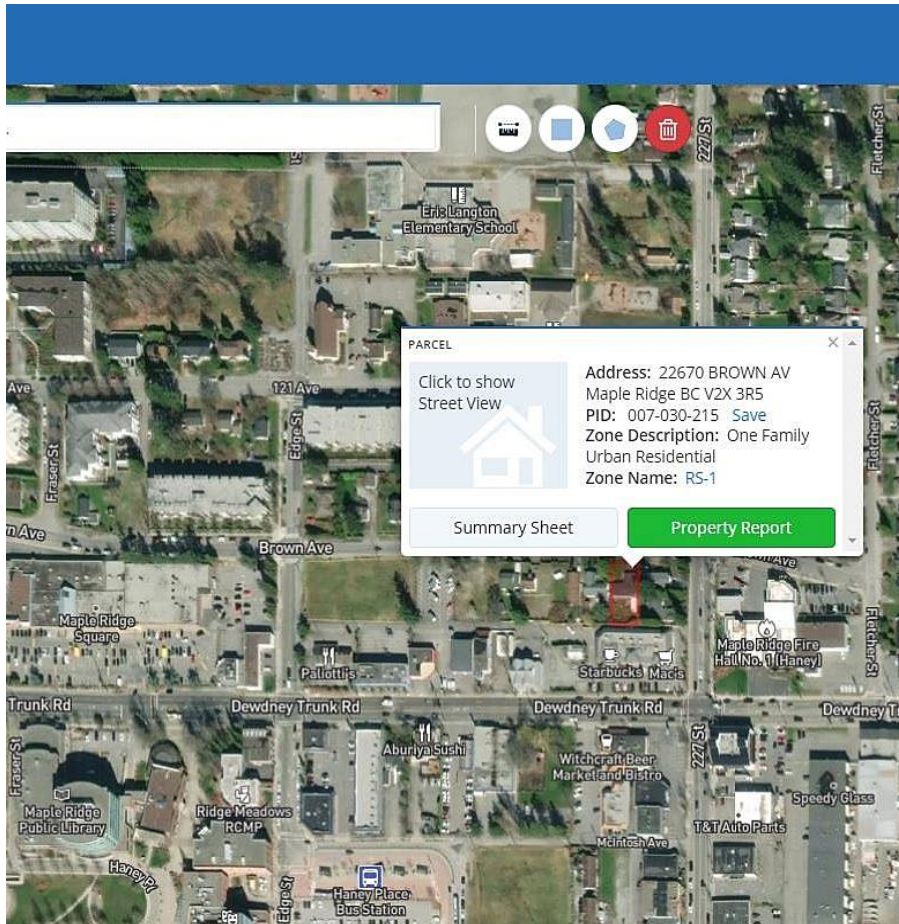

22670 Brown Avenue, Maple Ridge

\$1,880,000

First time buyers & investors look here! Great 3 Bedroom rancher on a huge 8,158 sqft fully fenced & landscaped lot in the downtown core. Walking distance to all amenities including shopping, recreation, schools & entertainment. This home boasts a very cozy living room w/ wood burning fireplace, a large recreation room, updates 4pc bathroom, 2pc ensuite in master bedroom, functional kitchen & dining area. Driveway can fit 4 vehicles or Boat/R.V. Medium density OCP.

KEY INFORMATION

MLS® R2698859

Residential Detached

East Central Maple Ridge

3 Bedrooms

2 Bathrooms

1,679 SF

8,158 SF Lot

FEATURES

Year Built: 1973

Views: MOUNTAIN

Listed By: RE/MAX Crest Realty

VN CENTRE AREA LAND-USE DESIGNATION