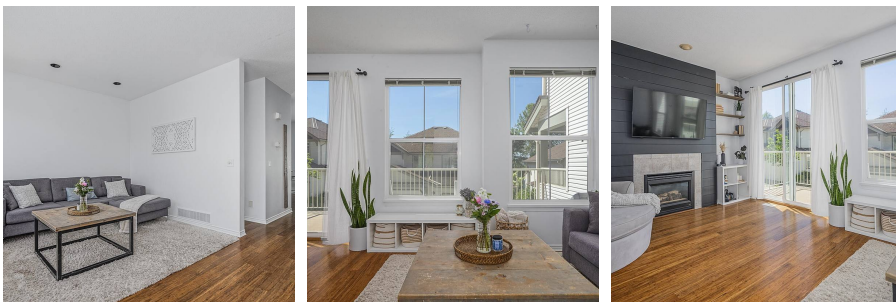

FEATURES

Year Built: 2000

Listed By: RE/MAX Little Oak Realty (Abbotsford)