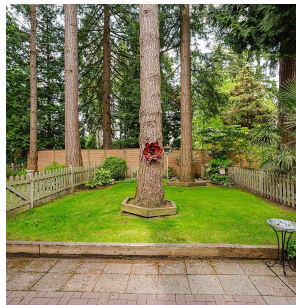

7 5811 122 Street, Surrey

$1,118,000

Lakebridge at Boundary Park. Executive Townhome Living at its Best. Excellent condition throughout this 2 storey with fully finished basement home. Lots of quality finishing featuring granite counters in large white kitchen with newer S/S appliances and custom display case for fine china or collectables. Gleaming hardwood flooring, updated lighting, crown moldings and baseboards. 2 gas fireplaces and sliding doors out to huge private south back yard. Huge master bedroom with deluxe ensuite with double sinks, separate shower & soaker tub. Basement features theatre room with theatre seating, extra bedroom, office, storage and full bathroom. 2 car garage with extra parking plus 2 extra cars on driveway. Close to all your shopping needs, transit and schools. Walk to popular Boundary Park Lake.

KEY INFORMATION

MLS® R2698877

Residential Attached

Panorama Ridge

4 Bedrooms

4 Bathrooms

3,510 SF

FEATURES

Year Built: 1998

Listed By: RE/MAX Colonial Pacific Realty

rennie