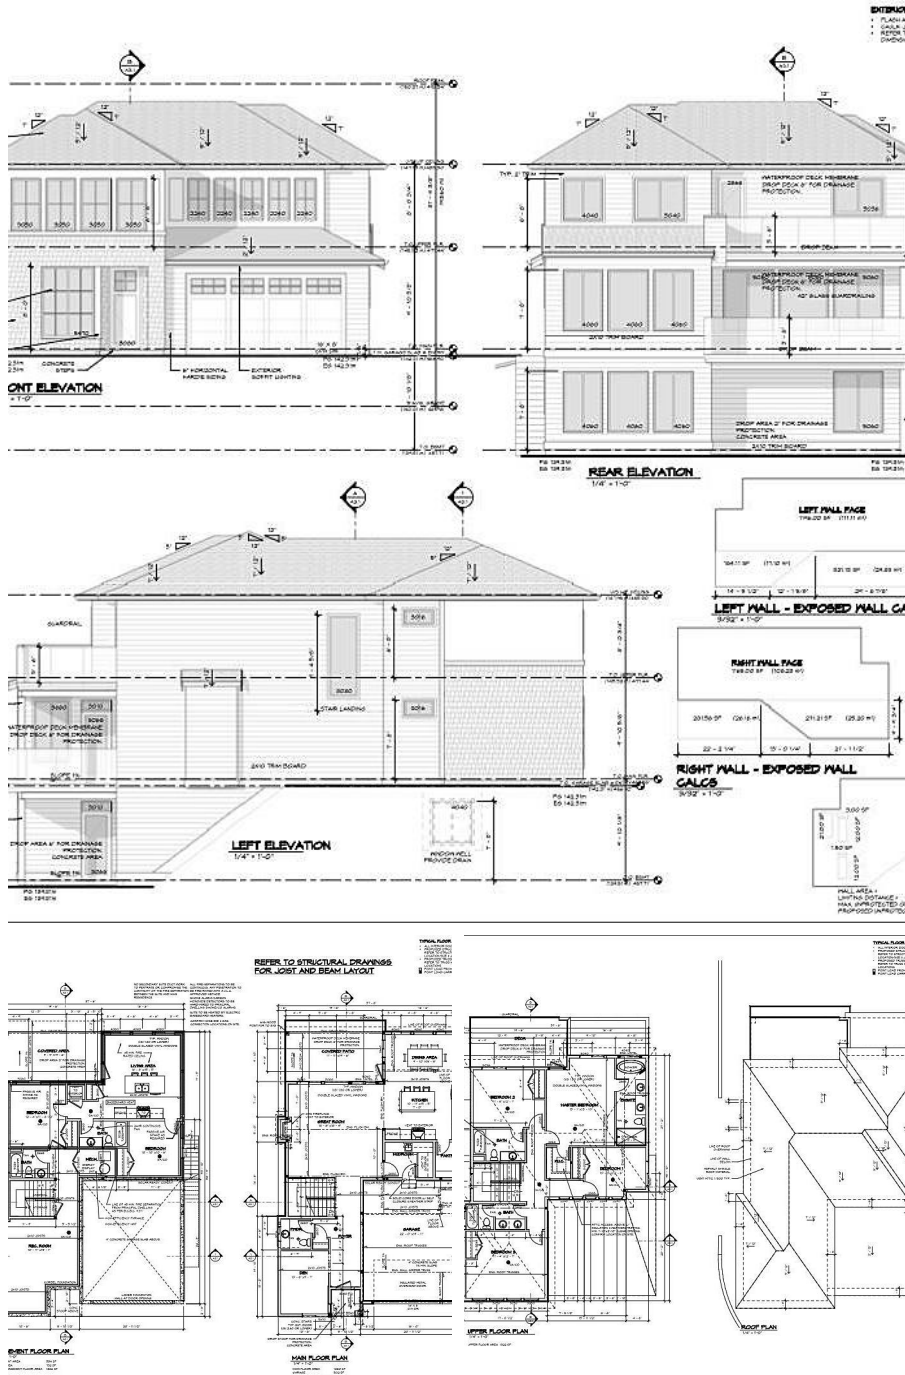

# 34016 Barker Court, Mission

\$1,899,000

Welcome to Stave Heights, Mission's newest community. With over 70 acres designed and planned with a mixture of housing, commercial, parks, and walkways in mind. Situated on Mission's most scenic plateau, this under-construction home still allows you to customize it to your specific by picking your colours, lighting fixtures, cabinets, and more. 3-story home with a LEGAL 2 bedroom daylight entry basement suite. Call today for more details.

## KEY INFORMATION

MLS® R2699889

Residential Detached

Mission

6 Bedrooms

6 Bathrooms

3,897 SF

5,494 SF Lot