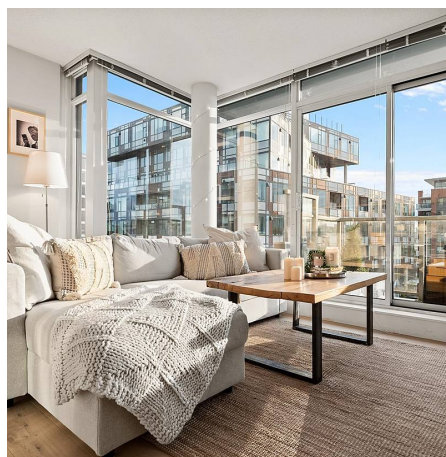

815 250 E 6th Avenue, Vancouver

$949,999

This is the bright, airy 2 bed 2 bath condo in the heart of Mount Pleasant that you've been looking for. A perfect layout, full size appliances, quartz countertops, and engineered hardwood floors are some of the highlights. The big windows, views of the mountains and city from a west facing balcony, and the perfect location will make you fall in love. Walk to shops, restaurants, breweries and more right outside your front door. The DISTRICT has incredible amenities including a breathtaking rooftop patio equipped with a gas BBQ and room to entertain, an exercise centre, party room, and bike storage. Pets and rentals welcome, one parking and one storage locker included. Offers anytime. Next showings: Thur 10:30-12pm & Sat 2-4pm

KEY INFORMATION

MLS® R2700445

Residential Attached

Mount Pleasant

2 Bedrooms

2 Bathrooms

784 SF

$487.53 Maintenance Fees

FEATURES

Year Built: 2012

Views: CITY, MOUNTAINS.

Listed By: Dexter Realty

rennie