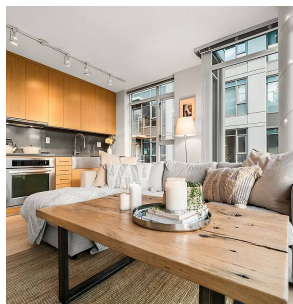

815 250 E 6th Avenue, Vancouver

$949,999

This is the bright, airy 2 bed 2 bath condo in the heart of Mount Pleasant that you've been looking for. A perfect layout, full size appliances, quartz countertops, and engineered hardwood floors are some of the highlights. The big windows, views of the mountains and city from a west facing balcony, and the perfect location will make you fall in love. Walk to shops, restaurants, breweries and more right outside your front door. The DISTRICT has incredible amenities including a breathtaking rooftop patio equipped with a gas BBQ and room to entertain, an exercise centre, party room, and bike storage. Pets and rentals welcome, one parking and one storage locker included. Offers anytime. Next showings: Thur 10:30-12pm & Sat 2-4pm

KEY INFORMATION

MLS® R2700445

Residential Attached

Mount Pleasant

2 Bedrooms

2 Bathrooms

784 SF

$487.53 Maintenance Fees

FEATURES

Year Built: 2012

Views: CITY, MOUNTAINS.

Listed By: Dexter Realty

rennie