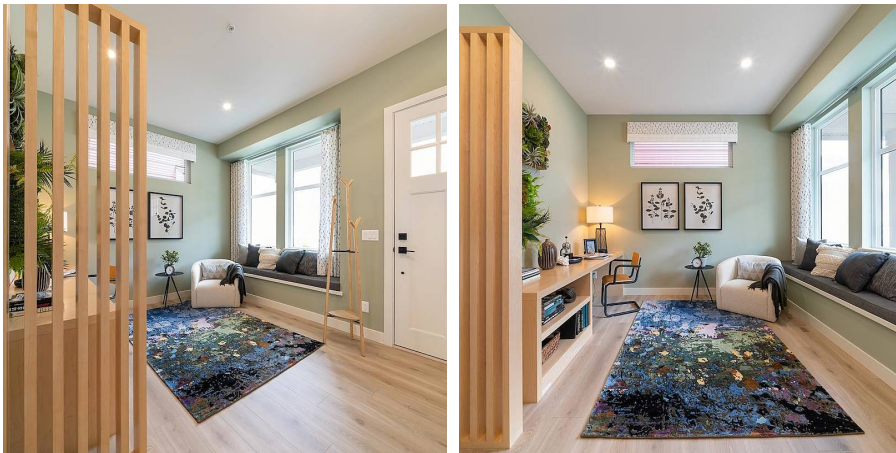

FEATURES

Year Built: 2023

Listed By: Mstar Realty Ltd.