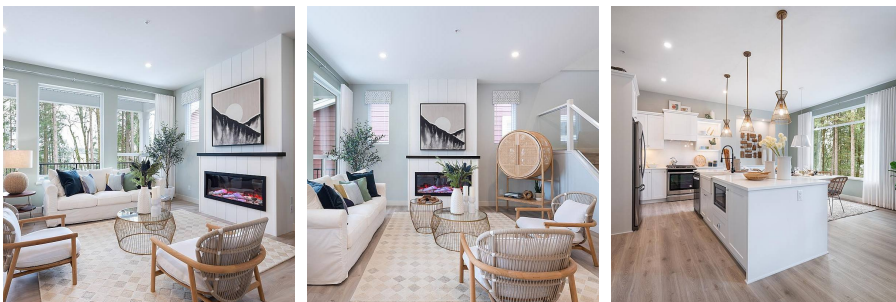

FEATURES

Year Built: 2023

Listed By: Mstar Realty Ltd.