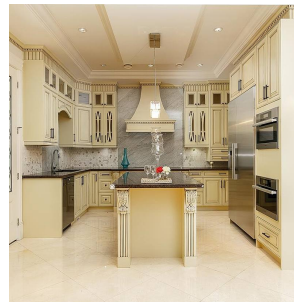

7531 Sunnymede Crescent, Richmond

$3,590,000

This gorgeous house on 7844 sqft lot in prestigious neighbourhood Broadmoor. It's designed to offer a high- quality modern living space of 3603 SF. Open-concept living/dining space which features outstanding light & air. Hardwood & tile flooring throughout. Spacious kitchen with wok kitchen, nook area, island & high end SS appliances Miele. For ensuite bdrms upstairs. 1 bdrm /media room on main floor. Across from Ferris Elementary. Schools nearby: Blundell Elem & Richmond Sec 5 mins drive to Blundell centre, library, Minoru Park, Richmond centre, all amenities, any service/retails on No.3 Road & much more. Perfect combination of luxury and livability. Act quickly!

KEY INFORMATION

MLS® R2700408

Residential Detached

Broadmoor

5 Bedrooms

5 Bathrooms

3,603 SF

7,844 SF Lot

FEATURES

Year Built: 2015

Listed By: Royal Pacific Riverside Realty Ltd.

rennie