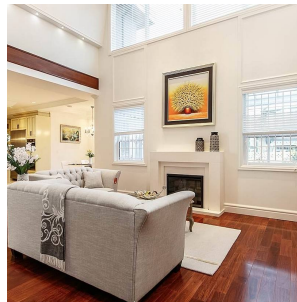

7531 Sunnymede Crescent, Richmond

$3,590,000

This gorgeous house on 7844 sqft lot in prestigious neighbourhood Broadmoor. It's designed to offer a high- quality modern living space of 3603 SF. Open-concept living/dining space which features outstanding light & air. Hardwood & tile flooring throughout. Spacious kitchen with wok kitchen, nook area, island & high end SS appliances Miele. For ensuite bdrms upstairs. 1 bdrm /media room on main floor. Across from Ferris Elementary. Schools nearby: Blundell Elem & Richmond Sec 5 mins drive to Blundell centre, library, Minoru Park, Richmond centre, all amenities, any service/retails on No.3 Road & much more. Perfect combination of luxury and livability. Act quickly!

KEY INFORMATION

MLS® R2700408

Residential Detached

Broadmoor

5 Bedrooms

5 Bathrooms

3,603 SF

7,844 SF Lot

FEATURES

Year Built: 2015

Listed By: Royal Pacific Riverside Realty Ltd.

rennie