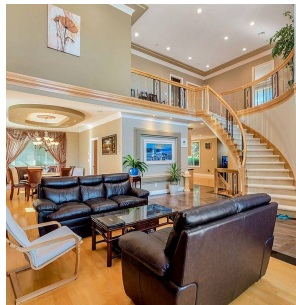

3065 Yellowcedar Place, Coquitlam

$2,880,000

One of the most prestigious properties on Westwood Plateau. Rare found 7 bedrooms & 7 bathrooms luxurious customized built home. 4 ensuited bdrs up, dry & steam sauna, western & wok kitchens. Extra high ceiling in living area. Bright & quiet. Radiant heated floor plus air condition. Life time concrete tire roof. Stone-front exterior. Panoramic south-facing view of city, mountain and overlooking the entire Fraser River & Valley. Summit Middle & Gleneagle Secondary. Don't miss it.

KEY INFORMATION

MLS® R2700572

Residential Detached

Westwood Plateau

7 Bedrooms

7 Bathrooms

5,826 SF

8,019 SF Lot

FEATURES

Year Built: 2001

Views: CITY, MOUNTAIN, VALLEY

Listed By: Pacific Evergreen Realty Ltd.

rennie