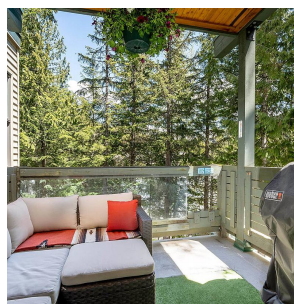

E201 1400 Alta Lake Road, Whistler

\$799,000

Tamarisk; located on the shores of Alpha Lake, is a wonderful complex whether you are looking for your full time home or weekend retreat. Grab your paddle board and in a few strokes be in the open waters of Alpha Lake. Enjoy lounging out in the sun overlooking the lake from the common area deck space. In the winter months you are a short drive to the base of Whistler mountain where you can catch the gondola up to enjoy epic powder days! Complex amenities include; canoe/kayak storage, bike storage, owner storage, plenty of open/surface parking and a friendly caretaker who lives and works on site. Unit E201 is a lovely, updated 1 bedroom, 1 bathroom, 650 sq/ft unit that enjoys peek a boo mountain views from the living room and a great covered outdoor deck that you can make use of year round.

FEATURES

Year Built: 1974

Views: Peek a Boo Mountain Views

Listed By: Engel & Volkers Whistler

rennie