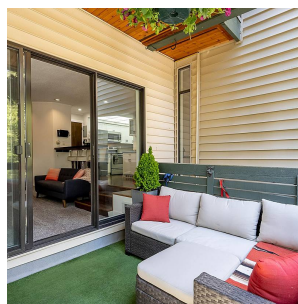

E201 1400 Alta Lake Road, Whistler

$799,000

Tamarisk; located on the shores of Alpha Lake, is a wonderful complex whether you are looking for your full time home or weekend retreat. Grab your paddle board and in a few strokes be in the open waters of Alpha Lake. Enjoy lounging out in the sun overlooking the lake from the common area deck space. In the winter months you are a short drive to the base of Whistler mountain where you can catch the gondola up to enjoy epic powder days! Complex amenities include; canoe/kayak storage, bike storage, owner storage, plenty of open/surface parking and a friendly caretaker who lives and works on site. Unit E201 is a lovely, updated 1 bedroom, 1 bathroom, 650 sq/ft unit that enjoys peek a boo mountain views from the living room and a great covered outdoor deck that you can make use of year round.

KEY INFORMATION

MLS® R2700628

Residential Attached

Whistler Creek

1 Bedroom

1 Bathroom

650 SF

$434.44 Maintenance Fees

FEATURES

Year Built: 1974

Views: Peek a Boo Mountain Views

Listed By: Engel & Volkers Whistler

rennie