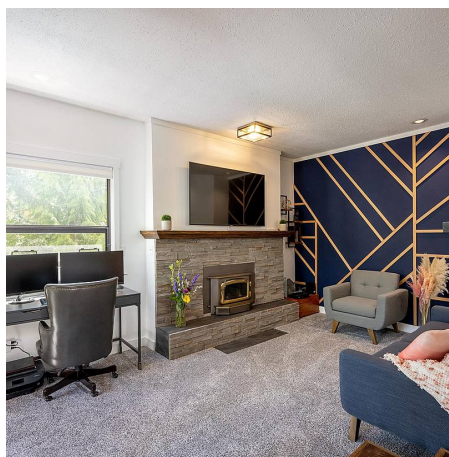

E201 1400 Alta Lake Road, Whistler

$799,000

Tamarisk; located on the shores of Alpha Lake, is a wonderful complex whether you are looking for your full time home or weekend retreat. Grab your paddle board and in a few strokes be in the open waters of Alpha Lake. Enjoy lounging out in the sun overlooking the lake from the common area deck space. In the winter months you are a short drive to the base of Whistler mountain where you can catch the gondola up to enjoy epic powder days! Complex amenities include; canoe/kayak storage, bike storage, owner storage, plenty of open/surface parking and a friendly caretaker who lives and works on site. Unit E201 is a lovely, updated 1 bedroom, 1 bathroom, 650 sq/ft unit that enjoys peek a boo mountain views from the living room and a great covered outdoor deck that you can make use of year round.

KEY INFORMATION

MLS® R2700628

Residential Attached

Whistler Creek

1 Bedroom

1 Bathroom

650 SF

$434.44 Maintenance Fees

FEATURES

Year Built: 1974

Views: Peek a Boo Mountain Views

Listed By: Engel & Volkers Whistler

rennie