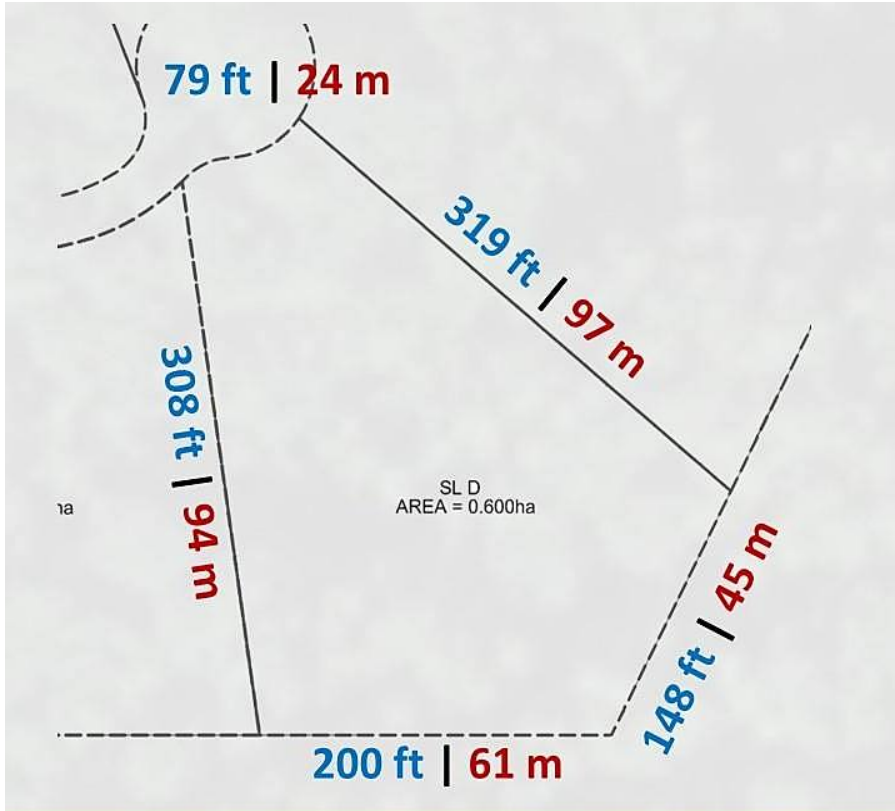

12041 Coughlin Court, Mission

\$799,900

Lot D Dimension: **1.5 acre | 0.6 ha**

SEE the MOVIE: 1.5 acre lots with 2 homes per lot zoning at Hayward Lake Estates. Find at 30782 Dewdney trunk road. Between Maple Ridge and Mission. This quiet subdivision backs on to Hayward Lake. Each lot has big building envelopes for wide homes. The 2nd home could be perfect for that Mom, Dad or a family member. The boulevards are landscaped with over 1,000 Ornamental Shrubs and Trees. A gated secure focused community nestled in a nature setting. SEE the MOVIE:

KEY INFORMATION

MLS® R2700502

Land Only

Stave Falls

0 Bedrooms

0 Bathrooms

0 SF

65,340 SF Lot