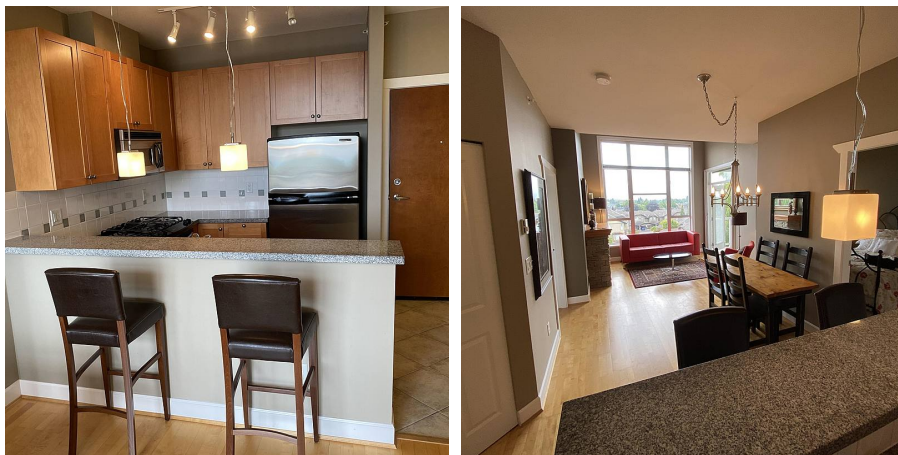

FEATURES

Year Built: 2003

Views: MOUNTAINS

Listed By: Macdonald Realty