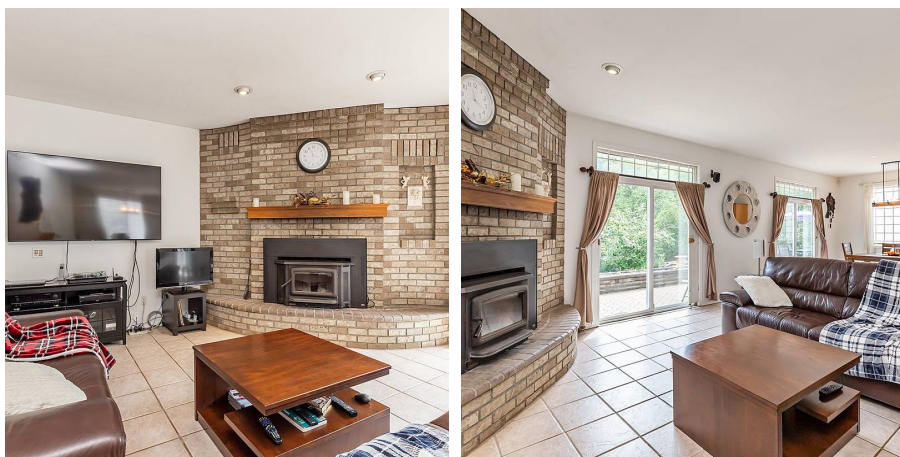

FEATURES

Year Built: 9999

Views: Mountains

Listed By: Royal LePage Wheeler Cheam Realty