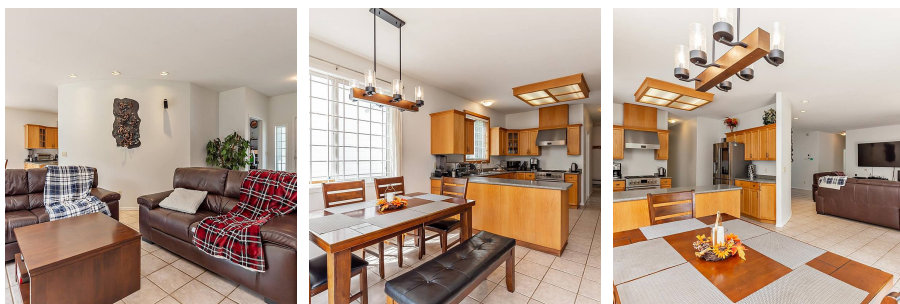

FEATURES

Year Built: 9999

Views: Mountains

Listed By: Royal LePage Wheeler Cheam Realty