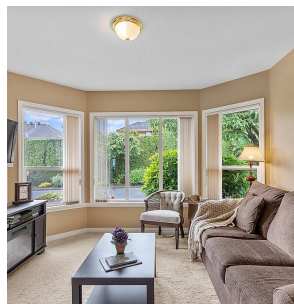

4 31445 Ridgeview Drive, Abbotsford

$899,700

Beautiful West Abbotsford gated complex is a 10/10! Surrounded by meticulously maintained grounds & stunning mountain views, this deluxe townhome has an undeniable WOW factor. Stunning living rm boasts vaulted ceilings & cozy fireplace. Crisp white kitchen offers loads of storage! Formal dining rm ideal for hosting dinner parties. Master bdrm features a bay window (awesome reading nook!) and a fantastic ensuite w/ soaker tub. Awesome bsmt hosts rec room w/wet bar, bdrm & full bath. Parking isn't an issue here... Dbl car garage, full driveway & visitor parking! Backyard has a nice privacy hedge & deck space. Close to shops, gym, schools, Highstreet shopping centre, freeway access, transit & walking trails. Well managed and a desirable place to call home. Call today for your private tour!

KEY INFORMATION

MLS® R2701055

Residential Attached

Abbotsford West

3 Bedrooms

3 Bathrooms

3,335 SF

FEATURES

Year Built: 1993

Listed By: RE/MAX Little Oak Realty (Abbotsford)

rennie