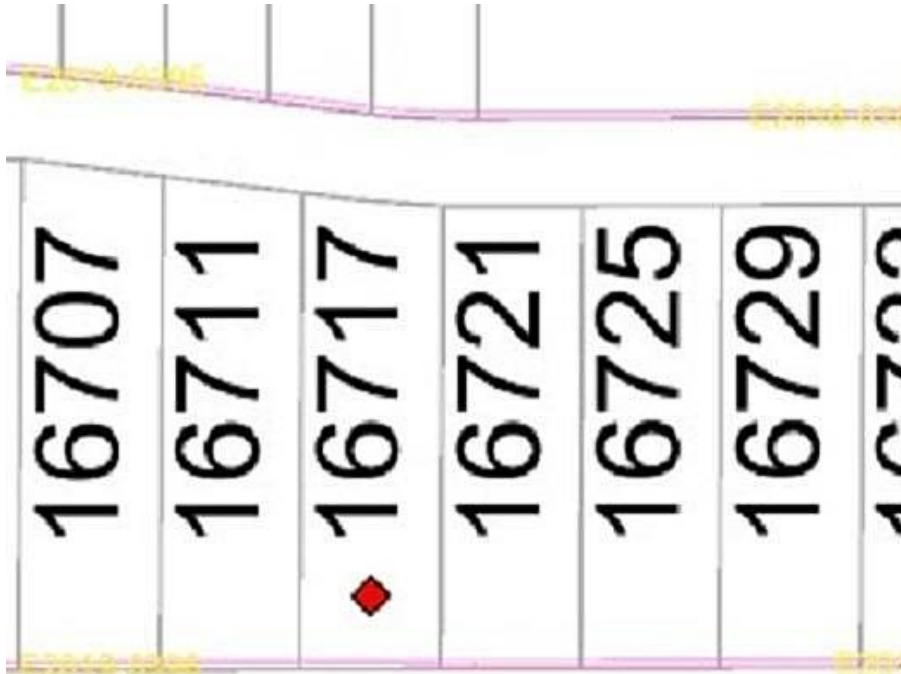

16695 15a Avenue, Surrey

\$1,199,999

Build your dream home in the newest subdivision in South Surrey. RF-10 lot can accommodate 2 storey home plus basement. Located close to US border, Highway, shopping, beach, parks & both levels of school.

KEY INFORMATION

MLS® R2701196

Land Only

Crescent Beach

0 Bedrooms

0 Bathrooms

0 SF

3,543 SF Lot