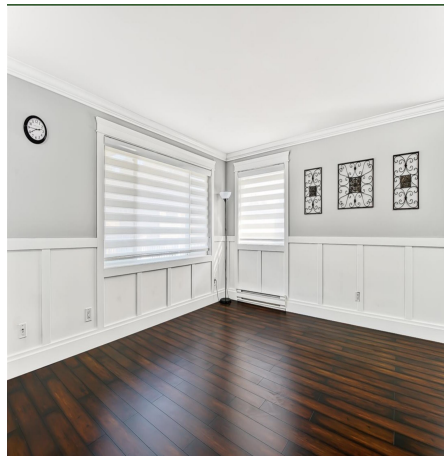

707 13935 72 Avenue, Surrey

$599,999

Townhouse in Price of Condo. Beautiful and spacious 2 bedroom and 2 Bath upper corner unit with excellent and functional layout located in the most desirable area of Newton Park. . Great central location, close to Newton Wave Pool, Newton Recreation Centre, shopping and transit. Bright NE exposure. Fully Renovated. Well maintained complex. Rentals allowed. No pets. Wonderful location, 5 min walk to Newton exchange, shops, schools & community centre.

KEY INFORMATION

MLS® R2701248

Residential Attached

East Newton

2 Bedrooms

2 Bathrooms

958 SF

FEATURES

Year Built: 1983

Listed By: eXp Realty (Branch)

rennie