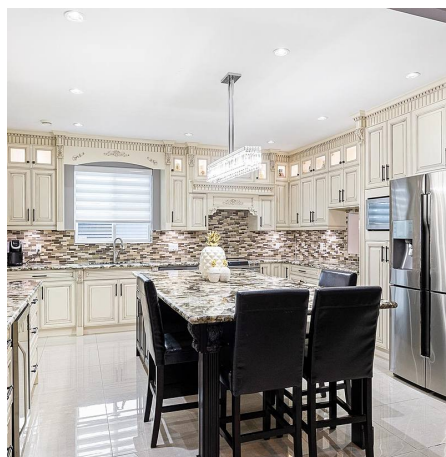

14232 71a Avenue, Surrey

$3,099,000

Location!! This well maintained newer home is clean and elegant. With 11 bedrooms and 8 bathrooms there is plenty of space for the whole family!! Located in sought after East Newton this home is located close to all major traffic routes, shopping and all levels of schools. This home features a beautiful solarium room perfect for any nature lover. The top notch finishing and high end appliances give this home a luxurious touch. With large scale windows for maximum daylight and bright and spacious bedrooms this home offers elevated elegance. In the basement you will find a theatre/bar room along with With 3 mortgage helpers (3+1+ Bachelor) suites rented for ($1950+ $1200+ $1050). For those of you that need some extra serenity, the roof top patio is the perfect home getaway! Book today!

KEY INFORMATION

MLS® R2701485

Residential Detached

East Newton

12 Bedrooms

8 Bathrooms

6,435 SF

8,001 SF Lot

FEATURES

Year Built: 2015

Listed By: Royal LePage West Real Estate Services

rennie