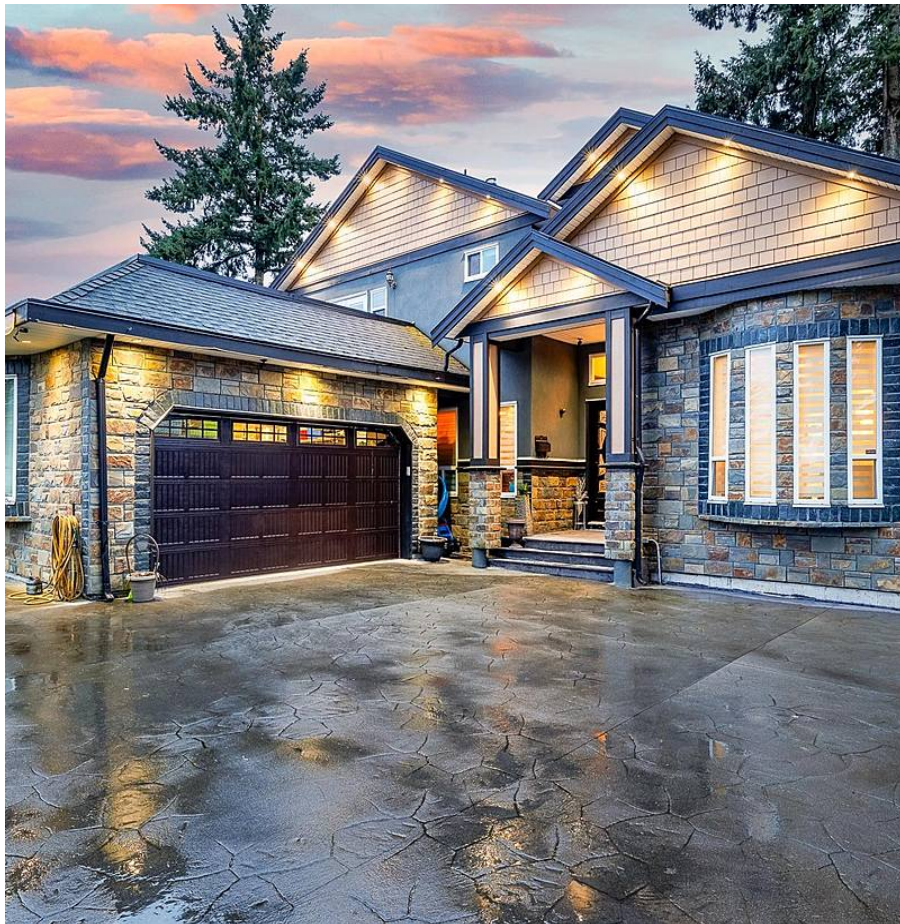

14232 71a Avenue, Surrey

\$3,099,000

Location!! This well maintained newer home is clean and elegant. With 11 bedrooms and 8 bathrooms there is plenty of space for the whole family!! Located in sought after East Newton this home is located close to all major traffic routes, shopping and all levels of schools. This home features a beautiful solarium room perfect for any nature lover. The top notch finishing and high end appliances give this home a luxurious touch. With large scale windows for maximum daylight and bright and spacious bedrooms this home offers elevated elegance. In the basement you will find a theatre/bar room along with With 3 mortgage helpers (3+1+ Bachelor) suites rented for (\$1950+ \$1200+ \$1050). For those of you that need some extra serenity, the roof top patio is the perfect home getaway! Book today!

KEY INFORMATION

MLS® R2701485

Residential Detached

East Newton

12 Bedrooms

8 Bathrooms

6,435 SF

8,001 SF Lot