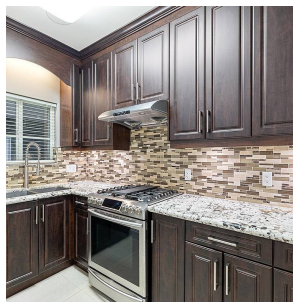

14232 71a Avenue, Surrey

$3,099,000

Location!! This well maintained newer home is clean and elegant. With 11 bedrooms and 8 bathrooms there is plenty of space for the whole family!! Located in sought after East Newton this home is located close to all major traffic routes, shopping and all levels of schools. This home features a beautiful solarium room perfect for any nature lover. The top notch finishing and high end appliances give this home a luxurious touch. With large scale windows for maximum daylight and bright and spacious bedrooms this home offers elevated elegance. In the basement you will find a theatre/bar room along with With 3 mortgage helpers (3+1+ Bachelor) suites rented for ($1950+ $1200+ $1050). For those of you that need some extra serenity, the roof top patio is the perfect home getaway! Book today!

KEY INFORMATION

MLS® R2701485

Residential Detached

East Newton

12 Bedrooms

8 Bathrooms

6,435 SF

8,001 SF Lot

FEATURES

Year Built: 2015

Listed By: Royal LePage West Real Estate Services

rennie