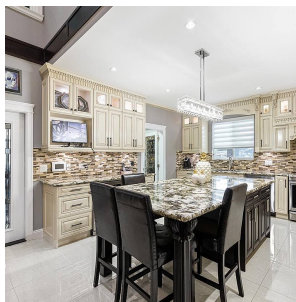

14232 71a Avenue, Surrey

$3,099,000

Location!! This well maintained newer home is clean and elegant. With 11 bedrooms and 8 bathrooms there is plenty of space for the whole family!! Located in sought after East Newton this home is located close to all major traffic routes, shopping and all levels of schools. This home features a beautiful solarium room perfect for any nature lover. The top notch finishing and high end appliances give this home a luxurious touch. With large scale windows for maximum daylight and bright and spacious bedrooms this home offers elevated elegance. In the basement you will find a theatre/bar room along with With 3 mortgage helpers (3+1+ Bachelor) suites rented for ($1950+ $1200+ $1050). For those of you that need some extra serenity, the roof top patio is the perfect home getaway! Book today!

KEY INFORMATION

MLS® R2701485

Residential Detached

East Newton

12 Bedrooms

8 Bathrooms

6,435 SF

8,001 SF Lot

FEATURES

Year Built: 2015

Listed By: Royal LePage West Real Estate Services

rennie