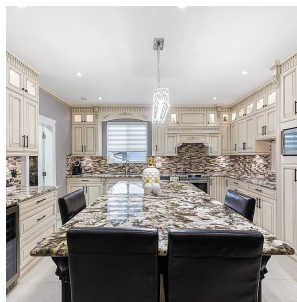

14232 71a Avenue, Surrey

$3,099,000

Location!! This well maintained newer home is clean and elegant. With 11 bedrooms and 8 bathrooms there is plenty of space for the whole family!! Located in sought after East Newton this home is located close to all major traffic routes, shopping and all levels of schools. This home features a beautiful solarium room perfect for any nature lover. The top notch finishing and high end appliances give this home a luxurious touch. With large scale windows for maximum daylight and bright and spacious bedrooms this home offers elevated elegance. In the basement you will find a theatre/bar room along with With 3 mortgage helpers (3+1+ Bachelor) suites rented for ($1950+ $1200+ $1050). For those of you that need some extra serenity, the roof top patio is the perfect home getaway! Book today!

KEY INFORMATION

MLS® R2701485

Residential Detached

East Newton

12 Bedrooms

8 Bathrooms

6,435 SF

8,001 SF Lot

FEATURES

Year Built: 2015

Listed By: Royal LePage West Real Estate Services

rennie