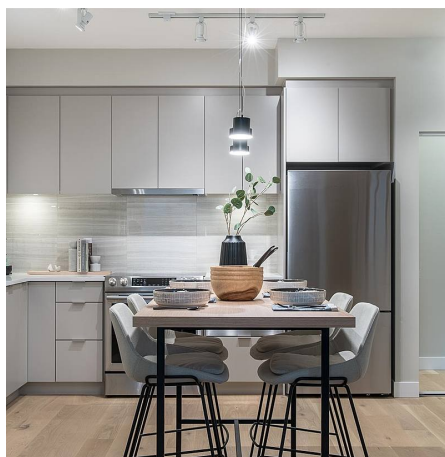

FEATURES

Year Built: 2022

Views: City

Listed By: Keller Williams Elite Realty