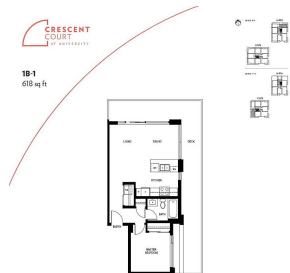

1206 8725 University Crescent, Burnaby

$548,000

Welcome to Crescent Court! Enjoy amazing mountain, city and water views from your oversized wrap around balcony in this beautiful 1 bedroom corner unit. Built by Liberty Homes, buy with confidence in this innovative and sustainable building. An ideal property for investors with close proximity to SFU and consistent rental income. Featuring top end finishes including flat-panel cabinets, sleek porcelain tiles & sophisticated engineered wood floors. 1 parking and 1 storage locker included. Live steps from shops, trails, restaurants and transit. Estimated completion October 2022.

KEY INFORMATION

MLS® R2701971

Residential Attached

Simon Fraser University

1 Bedroom

1 Bathroom

618 SF

$276.34 Maintenance Fees

FEATURES

Year Built: 2022

Views: City

Listed By: Keller Williams Elite Realty

rennie