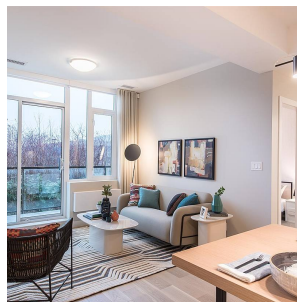

1206 8725 University Crescent, Burnaby

$548,000

Welcome to Crescent Court! Enjoy amazing mountain, city and water views from your oversized wrap around balcony in this beautiful 1 bedroom corner unit. Built by Liberty Homes, buy with confidence in this innovative and sustainable building. An ideal property for investors with close proximity to SFU and consistent rental income. Featuring top end finishes including flat-panel cabinets, sleek porcelain tiles & sophisticated engineered wood floors. 1 parking and 1 storage locker included. Live steps from shops, trails, restaurants and transit. Estimated completion October 2022.

KEY INFORMATION

MLS® R2701971

Residential Attached

Simon Fraser University

1 Bedroom

1 Bathroom

618 SF

$276.34 Maintenance Fees

FEATURES

Year Built: 2022

Views: City

Listed By: Keller Williams Elite Realty

rennie