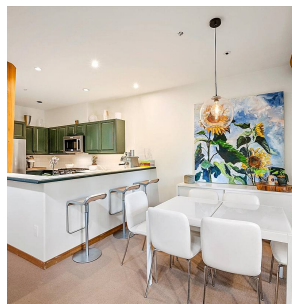

25 2250 Nordic Drive, Whistler

$2,925,000

After a long day on Whistler Mountain take the Dave Murray Downhill home and Ski In right to your front door and/or your heated single car garage and hang up your skis and boards! Unit #25 in sought after Taluswood is the Whistler retreat you have been looking for. This two bed and den townhome ticks all the boxes. From the expansive and covered outdoor patio, to the wood burning fireplace, open concept living and dining area, new appliances, new furnace as well as hot water on demand, this is the perfect Whistler getaway. Never used for nightly rentals but zoned for it you have the flexibility and options to choose from. Don't miss this timeless Whistler property and call today to book your private viewing.

KEY INFORMATION

MLS® R2702278

Residential Attached

Nordic

2 Bedrooms

3 Bathrooms

1,500 SF

FEATURES

Year Built: 1995

Views: Mountain

Listed By: Stilhavn Real Estate Services

rennie