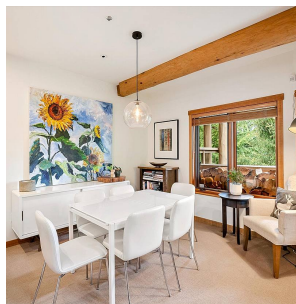

25 2250 Nordic Drive, Whistler

$2,925,000

After a long day on Whistler Mountain take the Dave Murray Downhill home and Ski In right to your front door and/or your heated single car garage and hang up your skis and boards! Unit #25 in sought after Taluswood is the Whistler retreat you have been looking for. This two bed and den townhome ticks all the boxes. From the expansive and covered outdoor patio, to the wood burning fireplace, open concept living and dining area, new appliances, new furnace as well as hot water on demand, this is the perfect Whistler getaway. Never used for nightly rentals but zoned for it you have the flexibility and options to choose from. Don't miss this timeless Whistler property and call today to book your private viewing.

KEY INFORMATION

MLS® R2702278

Residential Attached

Nordic

2 Bedrooms

3 Bathrooms

1,500 SF

FEATURES

Year Built: 1995

Views: Mountain

Listed By: Stilhavn Real Estate Services

rennie