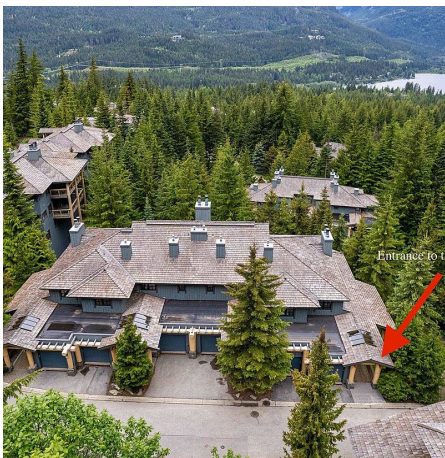

25 2250 Nordic Drive, Whistler

$2,925,000

After a long day on Whistler Mountain take the Dave Murray Downhill home and Ski In right to your front door and/or your heated single car garage and hang up your skis and boards! Unit #25 in sought after Taluswood is the Whistler retreat you have been looking for. This two bed and den townhome ticks all the boxes. From the expansive and covered outdoor patio, to the wood burning fireplace, open concept living and dining area, new appliances, new furnace as well as hot water on demand, this is the perfect Whistler getaway. Never used for nightly rentals but zoned for it you have the flexibility and options to choose from. Don't miss this timeless Whistler property and call today to book your private viewing.

KEY INFORMATION

MLS® R2702278

Residential Attached

Nordic

2 Bedrooms

3 Bathrooms

1,500 SF

FEATURES

Year Built: 1995

Views: Mountain

Listed By: Stilhavn Real Estate Services

rennie