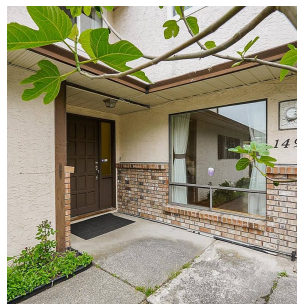

14925 98 Avenue, Surrey

$1,249,900

Have you been looking for a home to make your own? A home perfect in location and in size but is still looking for that perfect someone who will elevate the home into an even better property. This 4 bedroom, 3 bathroom corner home awaits your creative and personal touch. Property features walking distance to elementary and high schools, Guildford Town Center, TNT, various restaurants and many more. Quick access to highway 1 and many major transportation routes.

KEY INFORMATION

MLS® R2699456

Residential Detached

Guildford

4 Bedrooms

3 Bathrooms

2,296 SF

4,400 SF Lot

FEATURES

Year Built: 1983

Listed By: Sutton Premier Realty

rennie