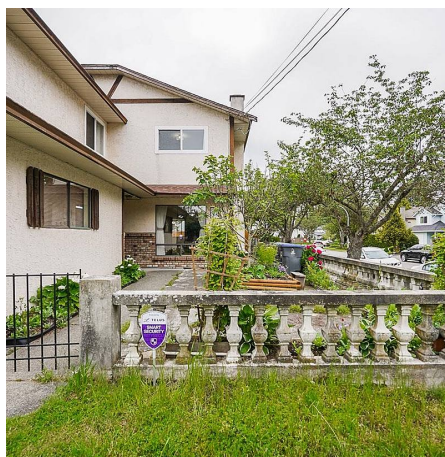

14925 98 Avenue, Surrey

$1,249,900

Have you been looking for a home to make your own? A home perfect in location and in size but is still looking for that perfect someone who will elevate the home into an even better property. This 4 bedroom, 3 bathroom corner home awaits your creative and personal touch. Property features walking distance to elementary and high schools, Guildford Town Center, TNT, various restaurants and many more. Quick access to highway 1 and many major transportation routes.

KEY INFORMATION

MLS® R2699456

Residential Detached

Guildford

4 Bedrooms

3 Bathrooms

2,296 SF

4,400 SF Lot

FEATURES

Year Built: 1983

Listed By: Sutton Premier Realty

rennie