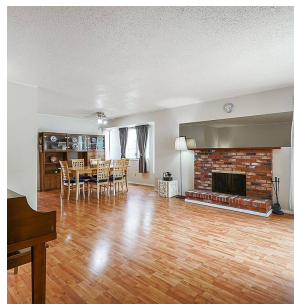

14925 98 Avenue, Surrey

$1,249,900

Have you been looking for a home to make your own? A home perfect in location and in size but is still looking for that perfect someone who will elevate the home into an even better property. This 4 bedroom, 3 bathroom corner home awaits your creative and personal touch. Property features walking distance to elementary and high schools, Guildford Town Center, TNT, various restaurants and many more. Quick access to highway 1 and many major transportation routes.

KEY INFORMATION

MLS® R2699456

Residential Detached

Guildford

4 Bedrooms

3 Bathrooms

2,296 SF

4,400 SF Lot

FEATURES

Year Built: 1983

Listed By: Sutton Premier Realty

rennie