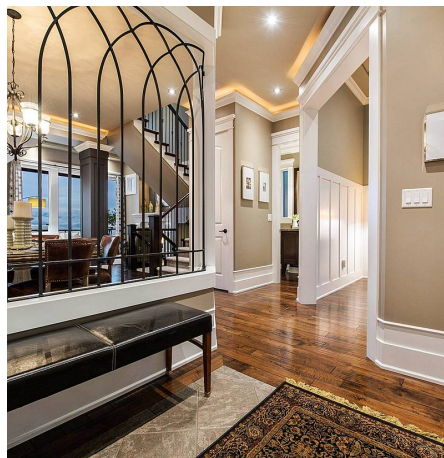

2653 Eagle Mountain Drive, Abbotsford

$1,899,000

Executive home On Eagle Mountain Built by Havana Homes with a unique design and extraordinary craftsmanship throughout. Stunning southeastern views of Mt. Baker and the Sumas Prairie from all three levels. Luxurious master suite with gas fireplace, large private covered balcony, walk in shower, soaker tub and heated floors. 4 bedrooms and 3 bathrooms up plus a 5th bedroom downstairs. Wonderful walkout basement with a full bath and an amazing home theatre. Tons of extra features like, E-smart windows, solid core doors, oversized covered back deck with stamped concrete including gas outlet for BBQ, turf in front and back yard, hot tub hook ups, top of the line appliances, high ceilings and so much more.

KEY INFORMATION

MLS® R2701890

Residential Detached

Abbotsford East

5 Bedrooms

5 Bathrooms

4,547 SF

6,085 SF Lot

FEATURES

Year Built: 2008

Views: Mt Baker

Listed By: Vybe Realty

rennie