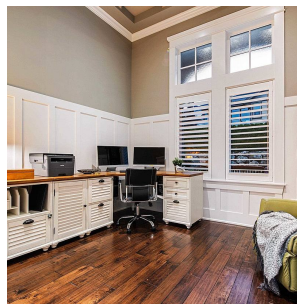

2653 Eagle Mountain Drive, Abbotsford

$1,899,000

Executive home On Eagle Mountain Built by Havana Homes with a unique design and extraordinary craftsmanship throughout. Stunning southeastern views of Mt. Baker and the Sumas Prairie from all three levels. Luxurious master suite with gas fireplace, large private covered balcony, walk in shower, soaker tub and heated floors. 4 bedrooms and 3 bathrooms up plus a 5th bedroom downstairs. Wonderful walkout basement with a full bath and an amazing home theatre. Tons of extra features like, E-smart windows, solid core doors, oversized covered back deck with stamped concrete including gas outlet for BBQ, turf in front and back yard, hot tub hook ups, top of the line appliances, high ceilings and so much more.

KEY INFORMATION

MLS® R2701890

Residential Detached

Abbotsford East

5 Bedrooms

5 Bathrooms

4,547 SF

6,085 SF Lot

FEATURES

Year Built: 2008

Views: Mt Baker

Listed By: Vybe Realty

rennie