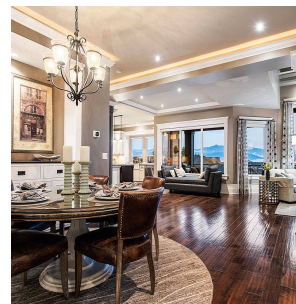

2653 Eagle Mountain Drive, Abbotsford

$1,899,000

Executive home On Eagle Mountain Built by Havana Homes with a unique design and extraordinary craftsmanship throughout. Stunning southeastern views of Mt. Baker and the Sumas Prairie from all three levels. Luxurious master suite with gas fireplace, large private covered balcony, walk in shower, soaker tub and heated floors. 4 bedrooms and 3 bathrooms up plus a 5th bedroom downstairs. Wonderful walkout basement with a full bath and an amazing home theatre. Tons of extra features like, E-smart windows, solid core doors, oversized covered back deck with stamped concrete including gas outlet for BBQ, turf in front and back yard, hot tub hook ups, top of the line appliances, high ceilings and so much more.

KEY INFORMATION

MLS® R2701890

Residential Detached

Abbotsford East

5 Bedrooms

5 Bathrooms

4,547 SF

6,085 SF Lot

FEATURES

Year Built: 2008

Views: Mt Baker

Listed By: Vybe Realty

rennie