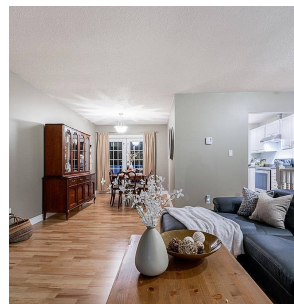

35236 Mckee Road, Abbotsford

$949,900

East Abbotsford home offering 3 bedroom, 3 bathroom walking distance to all levels of schools and parks. Private backyard backing onto a greenspace and creek. Updated vinyl siding, thermo windows, gas fireplace, 360 sqft pine deck, paint, stainless steel appliances, French doors and flooring.

KEY INFORMATION

MLS® R2702428

Residential Detached

Abbotsford East

3 Bedrooms

3 Bathrooms

1,715 SF

6,360 SF Lot

FEATURES

Year Built: 1979

Listed By: Vybe Realty

rennie