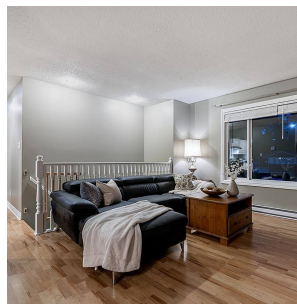

35236 Mckee Road, Abbotsford

$949,900

East Abbotsford home offering 3 bedroom, 3 bathroom walking distance to all levels of schools and parks. Private backyard backing onto a greenspace and creek. Updated vinyl siding, thermo windows, gas fireplace, 360 sqft pine deck, paint, stainless steel appliances, French doors and flooring.

KEY INFORMATION

MLS® R2702428

Residential Detached

Abbotsford East

3 Bedrooms

3 Bathrooms

1,715 SF

6,360 SF Lot

FEATURES

Year Built: 1979

Listed By: Vybe Realty

rennie