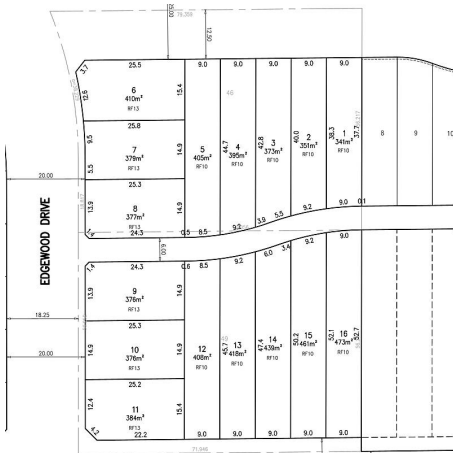

## FOR SALE

21 EDGEWOOD  
DRIVE  
SOUTH SURREY

21 Edgewood Drive Building Lots in the desirable Grandview Area of South Surrey. Located short walk from the newly built Edgewood Elementary school, Edgewood Park, Grandview Heights Aquatic Centre, shops & much more. Build your dream home on this premium building lot which allow for legal basement suites. Call now for more information!

### KEY INFORMATION

MLS® R2702290

Land Only

Grandview Surrey

0 Bedrooms

0 Bathrooms

0 SF

3,671 SF Lot

### FEATURES

Listed By: RE/MAX Performance Realty

A COLLECTION OF 16 BUILDING LOTS

MARKETING BY

DEVELOPED BY

rennie