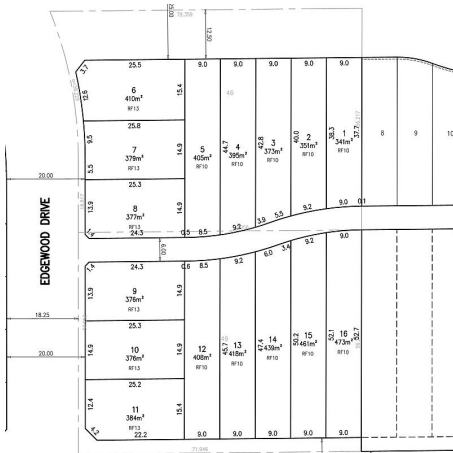

Lt.2 16753 Edgewood Drive, Surrey

\$1,199,800

FOR SALE

21 EDGEWOOD
DRIVE
SOUTH SURREY

21 Edgewood Drive Building Lots in the desirable Grandview Area of South Surrey. Located short walk from the newly built Edgewood Elementary school, Edgewood Park, Grandview Heights Aquatic Centre, shops & much more. Build your dream home on this premium building lot which allow for legal basement suites. Call now for more information!

KEY INFORMATION

MLS® R2702316

Land Only

Grandview Surrey

0 Bedrooms

0 Bathrooms

0 SF

3,778 SF Lot

FEATURES

Listed By: RE/MAX Performance Realty

A COLLECTION OF 16 BUILDING LOTS

MARKETING BY

DEVELOPED BY

rennie