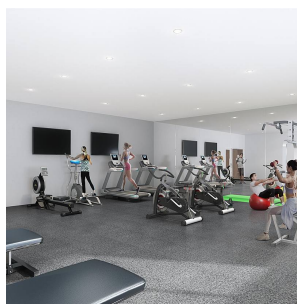

403 22226 Brown Avenue, Maple Ridge

$428,800

ERA Maple Ridge. North-facing mountain view. kitchens offer chimney-style hood fans, Italian-inspired cabinetry, SS appliances, gas cooktop/ convection oven, and premium quartz countertops. Forced Air Heating, and Air Conditioning. One parking space and one locker. engineered hardwood in the main living area. fully — equipped fitness center, courtyard, and outdoor rooftop gathering areas. Estimated completion Summer 2022.

KEY INFORMATION

MLS® R2703143

Residential Attached

West Central

1 Bedroom

1 Bathroom

615 SF

$120.00 Maintenance Fees

FEATURES

Year Built: 2022

Views: Mountains

Listed By: Vanak Realty

rennie