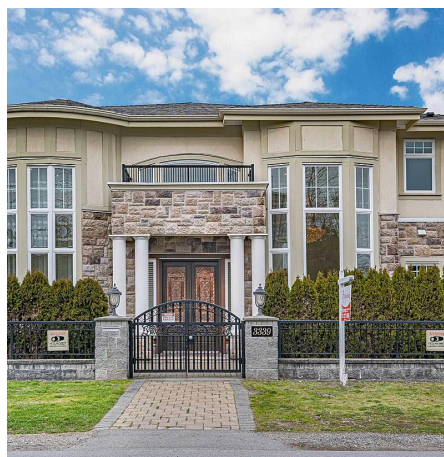

3339 Lamond Avenue, Richmond

\$2,878,000

This high end, 2-story, south facing, custom build home with 3460sf living area located on a quiet 7030 sf corner lot in Seafair. The rare floor to ceiling windows provide luxury living experience for this gorgeous home. Features high ceilings with magnificent crystal chandeliers, 5 spacious ensuite bedrooms, a guest bathroom, theatre, Gourmet kitchen & work kitchen, hardwood floors, radiant heating, HRV, A/C. Three car garages. The residence close to Richmond Dyke, Dixon Elementary & Hugh Boyd Secondary, golf course and shopping center.

KEY INFORMATION

MLS® R2703242

Residential Detached

Seafair

5 Bedrooms

6 Bathrooms

3,460 SF

7,030 SF Lot