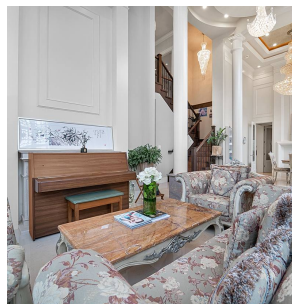

3339 Lamond Avenue, Richmond

$2,878,000

This high end, 2-story, south facing, custom build home with 3460sf living area located on a quiet 7030 sf corner lot in Seafair. The rare floor to ceiling windows provide luxury living experience for this gorgeous home. Features high ceilings with magnificent crystal chandeliers, 5 spacious ensuite bedrooms, a guest bathroom, theatre, Gourmet kitchen & work kitchen, hardwood floors, radiant heating, HRV, A/C. Three car garages. The residence close to Richmond Dyke, Dixon Elementary & Hugh Boyd Secondary, golf course and shopping center.

KEY INFORMATION

MLS® R2703242

Residential Detached

Seafair

5 Bedrooms

6 Bathrooms

3,460 SF

7,030 SF Lot

FEATURES

Year Built: 2013

Listed By: LeHomes Realty

rennie