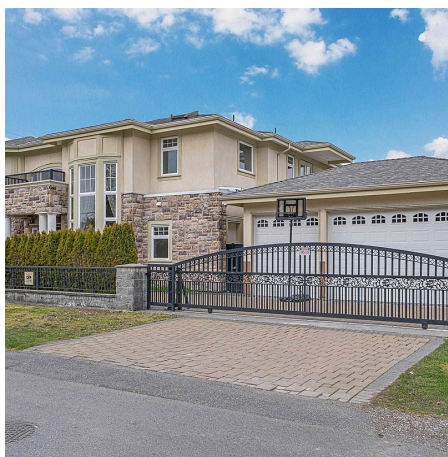

3339 Lamond Avenue, Richmond

\$2,878,000

This high end, 2-story, south facing, custom build home with 3460sf living area located on a quiet 7030 sf corner lot in Seafair. The rare floor to ceiling windows provide luxury living experience for this gorgeous home. Features high ceilings with magnificent crystal chandeliers, 5 spacious ensuite bedrooms, a guest bathroom, theatre, Gourmet kitchen & work kitchen, hardwood floors, radiant heating, HRV, A/C. Three car garages. The residence close to Richmond Dyke, Dixon Elementary & Hugh Boyd Secondary, golf course and shopping center.

KEY INFORMATION

MLS® R2703242

Residential Detached

Seafair

5 Bedrooms

6 Bathrooms

3,460 SF

7,030 SF Lot