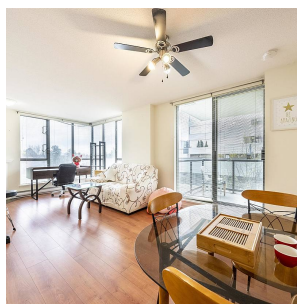

609 8180 Granville Avenue, Richmond

$638,000

Concrete high-rise “The Duchess” locating at the heart of Richmond. STEPS TO THE Richmond Centre, Skytrain station and everything you need. This beautiful 910 sqft corner unit with 2 bedrooms and 2 full bathrooms, faces the quiet garden side with a private southwest balcony. Large windows provide the best sunshine and natural light all day. Newly updated countertop in both kitchen & bathroom, new laminate flooring in the whole unit and new washer. 1 Parking is included (number 152). LOW MAINT FEE and NO RESTRICTION ON RENTAL. Ideal for your family or investors. Easy to show and ready to move in!

KEY INFORMATION

MLS® R2703363

Residential Attached

Brighthouse South

2 Bedrooms

2 Bathrooms

910 SF

$327.22 Maintenance Fees

FEATURES

Year Built: 1999

Views: GARDEN

Listed By: Nu Stream Realty Inc.

rennie