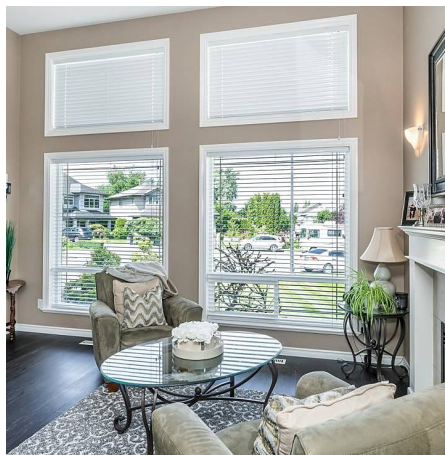

22743 125a Avenue, Maple Ridge

$1,449,000

CENTRAL LOCATION!!! Beautifully well maintained family home located on a quiet & peaceful cul-de-sac!! Main floor offers Large living areas w/ spacious, BRIGHT kitchen w/ S/S appliances, island opening to family room w/ gas fireplace. FOUR spacious bedrooms upstairs perfect for large families. BONUS 1 bedroom in-law suite or mortgage helper. Beautiful backyard oasis features deck of kitchen + BONUS custom built deck with pergola, fully fenced and VERY private. Extended driveway allows for ample parking + RV parking!! Walking distance to schools, recreation and transit..... Call today to see for yourself!

KEY INFORMATION

MLS® R2703604

Residential Detached

East Central Maple Ridge

5 Bedrooms

4 Bathrooms

3,247 SF

6,437 SF Lot

FEATURES

Year Built: 2001

Views: Mountain

Listed By: Keller Williams Elite Realty

rennie