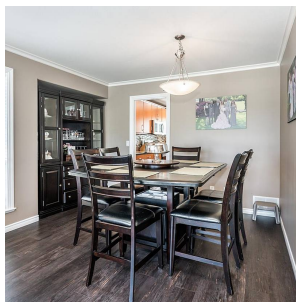

22743 125a Avenue, Maple Ridge

$1,449,000

CENTRAL LOCATION!!! Beautifully well maintained family home located on a quiet & peaceful cul-de-sac!! Main floor offers Large living areas w/ spacious, BRIGHT kitchen w/ S/S appliances, island opening to family room w/ gas fireplace. FOUR spacious bedrooms upstairs perfect for large families. BONUS 1 bedroom in-law suite or mortgage helper. Beautiful backyard oasis features deck of kitchen + BONUS custom built deck with pergola, fully fenced and VERY private. Extended driveway allows for ample parking + RV parking!! Walking distance to schools, recreation and transit..... Call today to see for yourself!

KEY INFORMATION

MLS® R2703604

Residential Detached

East Central Maple Ridge

5 Bedrooms

4 Bathrooms

3,247 SF

6,437 SF Lot

FEATURES

Year Built: 2001

Views: Mountain

Listed By: Keller Williams Elite Realty

rennie