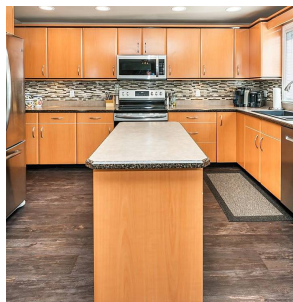

22743 125a Avenue, Maple Ridge

$1,449,000

CENTRAL LOCATION!!! Beautifully well maintained family home located on a quiet & peaceful cul-de-sac!! Main floor offers Large living areas w/ spacious, BRIGHT kitchen w/ S/S appliances, island opening to family room w/ gas fireplace. FOUR spacious bedrooms upstairs perfect for large families. BONUS 1 bedroom in-law suite or mortgage helper. Beautiful backyard oasis features deck of kitchen + BONUS custom built deck with pergola, fully fenced and VERY private. Extended driveway allows for ample parking + RV parking!! Walking distance to schools, recreation and transit..... Call today to see for yourself!

KEY INFORMATION

MLS® R2703604

Residential Detached

East Central Maple Ridge

5 Bedrooms

4 Bathrooms

3,247 SF

6,437 SF Lot

FEATURES

Year Built: 2001

Views: Mountain

Listed By: Keller Williams Elite Realty

rennie