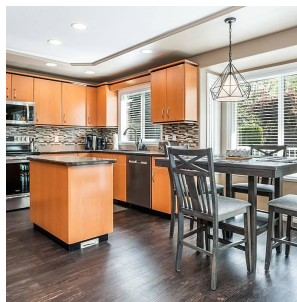

22743 125a Avenue, Maple Ridge

$1,449,000

CENTRAL LOCATION!!! Beautifully well maintained family home located on a quiet & peaceful cul-de-sac!! Main floor offers Large living areas w/ spacious, BRIGHT kitchen w/ S/S appliances, island opening to family room w/ gas fireplace. FOUR spacious bedrooms upstairs perfect for large families. BONUS 1 bedroom in-law suite or mortgage helper. Beautiful backyard oasis features deck of kitchen + BONUS custom built deck with pergola, fully fenced and VERY private. Extended driveway allows for ample parking + RV parking!! Walking distance to schools, recreation and transit..... Call today to see for yourself!

KEY INFORMATION

MLS® R2703604

Residential Detached

East Central Maple Ridge

5 Bedrooms

4 Bathrooms

3,247 SF

6,437 SF Lot

FEATURES

Year Built: 2001

Views: Mountain

Listed By: Keller Williams Elite Realty

rennie