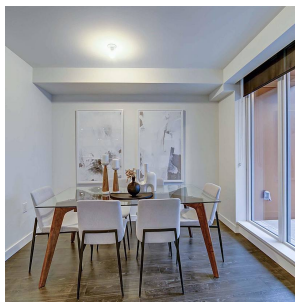

208 W 1st Avenue, Vancouver

$1,888,000

Luxurious brand new Townhouse in the heart of False Creek; Avenue One by Concord Pacific. This home has it all, featuring top of the line Miele appliances, wine cellar, a generous Den designed for home office, and beautiful laminate flooring throughout. Enjoy your morning coffee on your private deck from your bedrooms, or take a walk a block over to the beautiful Olympic Village and enjoy some of Vancouver's best restaurants and local shops. A pleasure to show anytime!

KEY INFORMATION

MLS® R2703758

Residential Attached

False Creek

2 Bedrooms

3 Bathrooms

1,258 SF

FEATURES

Year Built: 2021

Listed By: Royal Pacific Realty Corp.

rennie