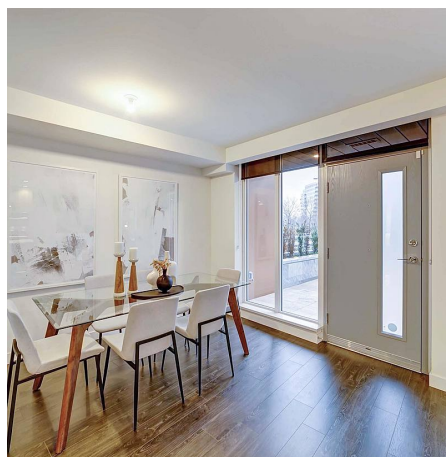

208 W 1st Avenue, Vancouver

$1,888,000

Luxurious brand new Townhouse in the heart of False Creek; Avenue One by Concord Pacific. This home has it all, featuring top of the line Miele appliances, wine cellar, a generous Den designed for home office, and beautiful laminate flooring throughout. Enjoy your morning coffee on your private deck from your bedrooms, or take a walk a block over to the beautiful Olympic Village and enjoy some of Vancouver's best restaurants and local shops. A pleasure to show anytime!

KEY INFORMATION

MLS® R2703758

Residential Attached

False Creek

2 Bedrooms

3 Bathrooms

1,258 SF

FEATURES

Year Built: 2021

Listed By: Royal Pacific Realty Corp.

rennie