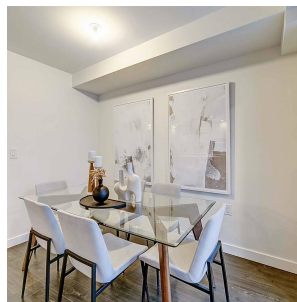

208 W 1st Avenue, Vancouver

$1,888,000

Luxurious brand new Townhouse in the heart of False Creek; Avenue One by Concord Pacific. This home has it all, featuring top of the line Miele appliances, wine cellar, a generous Den designed for home office, and beautiful laminate flooring throughout. Enjoy your morning coffee on your private deck from your bedrooms, or take a walk a block over to the beautiful Olympic Village and enjoy some of Vancouver's best restaurants and local shops. A pleasure to show anytime!

KEY INFORMATION

MLS® R2703758

Residential Attached

False Creek

2 Bedrooms

3 Bathrooms

1,258 SF

FEATURES

Year Built: 2021

Listed By: Royal Pacific Realty Corp.

rennie