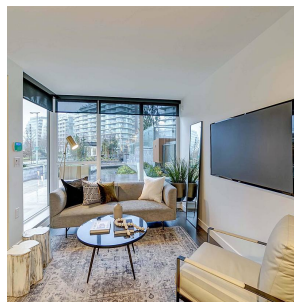

208 W 1st Avenue, Vancouver

$1,888,000

Luxurious brand new Townhouse in the heart of False Creek; Avenue One by Concord Pacific. This home has it all, featuring top of the line Miele appliances, wine cellar, a generous Den designed for home office, and beautiful laminate flooring throughout. Enjoy your morning coffee on your private deck from your bedrooms, or take a walk a block over to the beautiful Olympic Village and enjoy some of Vancouver's best restaurants and local shops. A pleasure to show anytime!

KEY INFORMATION

MLS® R2703758

Residential Attached

False Creek

2 Bedrooms

3 Bathrooms

1,258 SF

FEATURES

Year Built: 2021

Listed By: Royal Pacific Realty Corp.

rennie