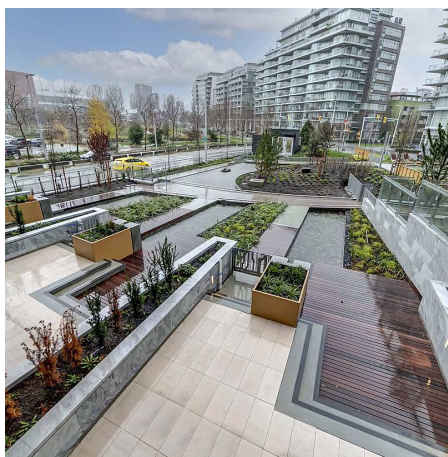

208 W 1st Avenue, Vancouver

$1,888,000

Luxurious brand new Townhouse in the heart of False Creek; Avenue One by Concord Pacific. This home has it all, featuring top of the line Miele appliances, wine cellar, a generous Den designed for home office, and beautiful laminate flooring throughout. Enjoy your morning coffee on your private deck from your bedrooms, or take a walk a block over to the beautiful Olympic Village and enjoy some of Vancouver's best restaurants and local shops. A pleasure to show anytime!

KEY INFORMATION

MLS® R2703758

Residential Attached

False Creek

2 Bedrooms

3 Bathrooms

1,258 SF

FEATURES

Year Built: 2021

Listed By: Royal Pacific Realty Corp.

rennie