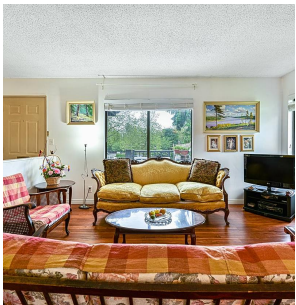

1902 10620 150 Street, Surrey

$559,000

Location! Location! Location! This renovated, upper level, corner 2BR/2Bath unit Located in the family friendly Lincolns Gate complex in the heart of Guildford Center. With tons of natural light you feel the warmth of home with spacious floorplan. Updates including new Kitchen, new baths all with quartz countertop, new laminate floor throughout, new painting, new laundry. 2 spacious and very bright BRs. MBR with WIC and 2PC ensuite(very spacious with potential). Enjoy the lifestyle of the outdoor pool, hot tub/sauna, indoor racket ball court and more. Steps away from All Transit, Community Center, T&T supermarket, walmart, Largest EV Charging Station, Restaurants and Schools. RV/BOAT Parking! Just next to Guildford Mall, future development potential. Call now!

KEY INFORMATION

MLS® R2703570

Residential Attached

Guildford

2 Bedrooms

2 Bathrooms

981 SF

FEATURES

Year Built: 1981

Listed By: LeHomes Realty Premier

rennie