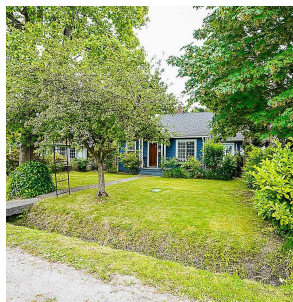

1320 Douglas Crescent, Richmond

\$1,189,000

Location Location, Welcome to Burkeville! This beautiful lot features the perfect entertaining area in your very private fully fenced yard, with 23' x 13' deck with awning for your entertainment use, including a perfect little studio/workshop. This lovely home has had many renovations done since 2000, California Shutters, gas fireplace, new kitchen, light fixtures, barn door for laundry area, new laminate floors and upstairs features a large master bedroom and very large walk in closet. This hidden gem is close to all the amenities Burkeville has to offer, playground, off leash park, new greenspace walking paths. Great access to Richmond, airport and downtown. Don't wait to call this one home!

KEY INFORMATION

MLS® R2703573

Residential Detached

Sea Island

2 Bedrooms

1 Bathroom

1,012 SF

5,209 SF Lot