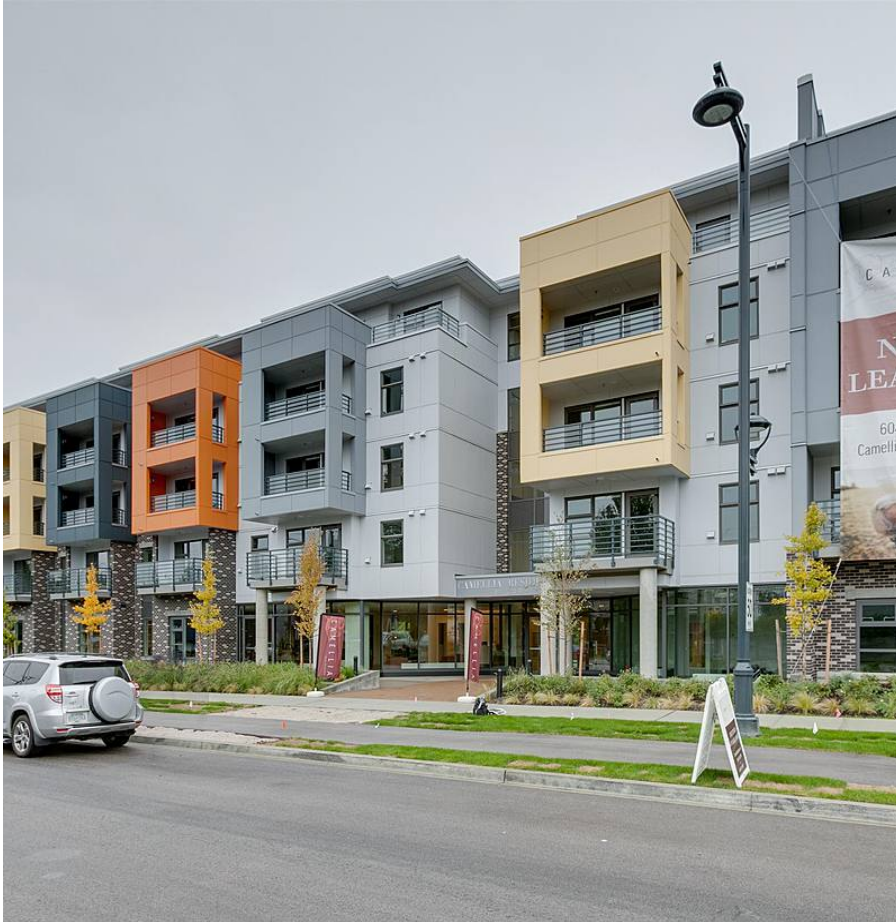

227 10928 132 Street, Surrey

\$369,900

Welcome to camellia residences, an all-inclusive senior living community that seeks to redefine retirement lifestyle, offering recreational, hospitality, and health services to its residents, in the Heart of Surrey. This brand new never lived in studio unit comes with 1 covered balcony facing private green space. It has quality anti-slip and water resistant laminate and tile flooring to minimize the risk to seniors. Building offers daily in-house dining options, laundry service, janitorial service Transportation service personal concierge and more. Call to book your private showing today!

KEY INFORMATION

MLS® R2703917

Residential Attached

Whalley

0 Bedrooms

1 Bathroom

413 SF

\$153.04 Maintenance Fees

FEATURES

Year Built: 2021

Listed By: eXp Realty