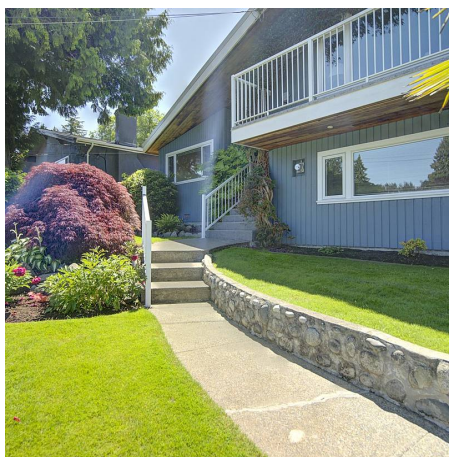

1017 Bayview Drive, Delta

$2,200,000

Welcome to paradise at 1017 Bayview Drive, a beautifully situated family home in a perfect park like setting with over 13,500 sq.ft. of property. Relax on your deck off the upper level with morning sun or bask in the sunshine drenched private backyard by your inground pool. This property has it all for a growing family, 2 bed up and 1 down w/3 baths. Suite potential downstairs for the in-laws or growing adult children. Nice updates have been done and it's a must see. This 3 level split home includes 2 gas fireplaces. Looking for the home that feels like a place to vacation, here is your entertainer's delight with an open concept floor plan. Close to town amenities, Cliff Drive Elementary and South Delta Senior Secondary School on a lovely street full of families.

KEY INFORMATION

MLS® R2704011

Residential Detached

Tsawwassen Central

3 Bedrooms

3 Bathrooms

1,917 SF

13,789 SF Lot

FEATURES

Year Built: 1959

Listed By: Sutton Group Seafair Realty

rennie