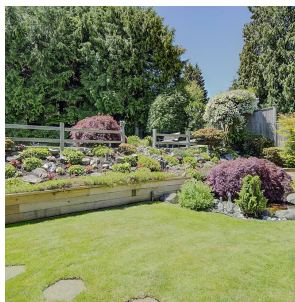

1017 Bayview Drive, Delta

$2,200,000

Welcome to paradise at 1017 Bayview Drive, a beautifully situated family home in a perfect park like setting with over 13,500 sq.ft. of property. Relax on your deck off the upper level with morning sun or bask in the sunshine drenched private backyard by your inground pool. This property has it all for a growing family, 2 bed up and 1 down w/3 baths. Suite potential downstairs for the in-laws or growing adult children. Nice updates have been done and it's a must see. This 3 level split home includes 2 gas fireplaces. Looking for the home that feels like a place to vacation, here is your entertainer's delight with an open concept floor plan. Close to town amenities, Cliff Drive Elementary and South Delta Senior Secondary School on a lovely street full of families.

KEY INFORMATION

MLS® R2704011

Residential Detached

Tsawwassen Central

3 Bedrooms

3 Bathrooms

1,917 SF

13,789 SF Lot

FEATURES

Year Built: 1959

Listed By: Sutton Group Seafair Realty

rennie