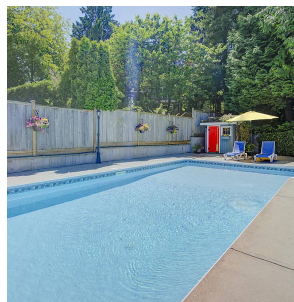

1017 Bayview Drive, Delta

$2,200,000

Welcome to paradise at 1017 Bayview Drive, a beautifully situated family home in a perfect park like setting with over 13,500 sq.ft. of property. Relax on your deck off the upper level with morning sun or bask in the sunshine drenched private backyard by your inground pool. This property has it all for a growing family, 2 bed up and 1 down w/3 baths. Suite potential downstairs for the in-laws or growing adult children. Nice updates have been done and it's a must see. This 3 level split home includes 2 gas fireplaces. Looking for the home that feels like a place to vacation, here is your entertainer's delight with an open concept floor plan. Close to town amenities, Cliff Drive Elementary and South Delta Senior Secondary School on a lovely street full of families.

KEY INFORMATION

MLS® R2704011

Residential Detached

Tsawwassen Central

3 Bedrooms

3 Bathrooms

1,917 SF

13,789 SF Lot

FEATURES

Year Built: 1959

Listed By: Sutton Group Seafair Realty

rennie