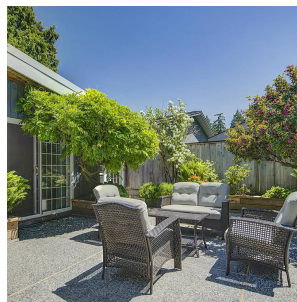

1017 Bayview Drive, Delta

$2,200,000

Welcome to paradise at 1017 Bayview Drive, a beautifully situated family home in a perfect park like setting with over 13,500 sq.ft. of property. Relax on your deck off the upper level with morning sun or bask in the sunshine drenched private backyard by your inground pool. This property has it all for a growing family, 2 bed up and 1 down w/3 baths. Suite potential downstairs for the in-laws or growing adult children. Nice updates have been done and it's a must see. This 3 level split home includes 2 gas fireplaces. Looking for the home that feels like a place to vacation, here is your entertainer's delight with an open concept floor plan. Close to town amenities, Cliff Drive Elementary and South Delta Senior Secondary School on a lovely street full of families.

KEY INFORMATION

MLS® R2704011

Residential Detached

Tsawwassen Central

3 Bedrooms

3 Bathrooms

1,917 SF

13,789 SF Lot

FEATURES

Year Built: 1959

Listed By: Sutton Group Seafair Realty

rennie