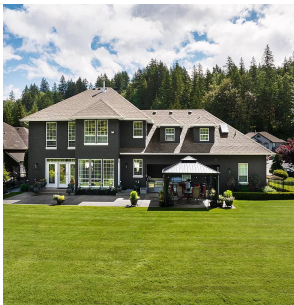

45632 Rachael Place, Cultus Lake

\$2,200,000

Meticulously maintained custom home on nearly half an acre, on cult-de-sac of executive homes at Cultus Lake. Elegant and traditional, bright and airy, quiet, tranquil and close to nature. Inside you will find a formal living and dining, with a more casual family room adjacent to the kitchen. Upstairs you will find the master ensuite, 2 large bedrooms and a games/rec room, laundry and craft room above the garage. The turn-around driveway, Extra deep 3 car garage, expansive lawns, zoned sprinkler system, custom shed, outdoor kitchen and stone grotto with outdoor firepit makes entertaining a pleasure. 10 minute walk or 2 min bike ride down to main beach, the golf course, waterslides, or Cultus Lake adventure park. Just a 10 minute drive to Garrison Crossing shopping village & Chilliwack.

KEY INFORMATION

MLS® R2704171

Residential Detached

BC

3 Bedrooms

3 Bathrooms

4,000 SF

20,037 SF Lot

FEATURES

Year Built: 2001

Views: GARDEN & MOUNTAINS

Listed By: Sotheby's International Realty Canada

rennie