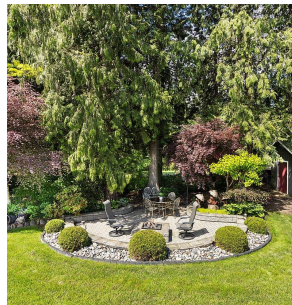

45632 Rachael Place, Cultus Lake

\$2,200,000

Meticulously maintained custom home on nearly half an acre, on cult-de-sac of executive homes at Cultus Lake. Elegant and traditional, bright and airy, quiet, tranquil and close to nature. Inside you will find a formal living and dining, with a more casual family room adjacent to the kitchen. Upstairs you will find the master ensuite, 2 large bedrooms and a games/rec room, laundry and craft room above the garage. The turn-around driveway, Extra deep 3 car garage, expansive lawns, zoned sprinkler system, custom shed, outdoor kitchen and stone grotto with outdoor firepit makes entertaining a pleasure. 10 minute walk or 2 min bike ride down to main beach, the golf course, waterslides, or Cultus Lake adventure park. Just a 10 minute drive to Garrison Crossing shopping village & Chilliwack.

FEATURES

Year Built: 2001

Views: GARDEN & MOUNTAINS

Listed By: Sotheby's International Realty Canada

rennie