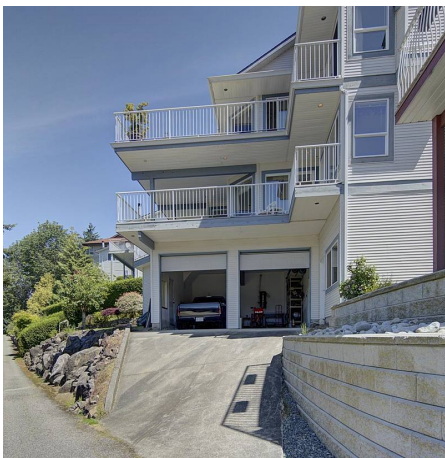

# 2725 Lucern Crescent, Abbotsford

\$1,499,900

Stunning View Property! Rare, custom built 3751 sq. ft. rancher with lower level AND basement. This elegant home has everything you want. Home boasts large windows to fill the rooms with natural light. Unbelievable 180-degree views facing west & a large foyer leading to a striking free-standing staircase. Double car garage that will accommodate large vehicles AND lane access to a SECOND DOUBLE garage with high ceiling [the ultimate shop] which can also accommodate large vehicles. This home offers 4 bedrooms, 4 bathrooms & boasts a luxurious ensuite off the master bedroom with walk-in closet. Massive 50'x 25' deck off eating area to enjoy the views & another 49' x 29' deck below for relaxing. Beautiful kitchen with large center island, quartz counter tops & stainless steel appliances.

## KEY INFORMATION

MLS® R2703875

Residential Detached

Abbotsford East

4 Bedrooms

4 Bathrooms

3,751 SF

8,400 SF Lot

## FEATURES

Year Built: 1992

Views: 180 degrees west

Listed By: RE/MAX Blueprint Realty. (Branch)

rennie