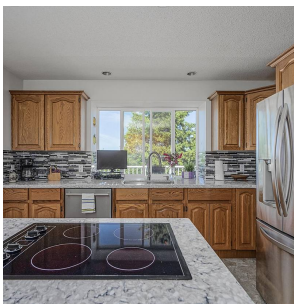

2725 Lucern Crescent, Abbotsford

$1,499,900

Stunning View Property! Rare, custom built 3751 sq. ft. rancher with lower level AND basement. This elegant home has everything you want. Home boasts large windows to fill the rooms with natural light. Unbelievable 180-degree views facing west & a large foyer leading to a striking free-standing staircase. Double car garage that will accommodate large vehicles AND lane access to a SECOND DOUBLE garage with high ceiling [the ultimate shop] which can also accommodate large vehicles. This home offers 4 bedrooms, 4 bathrooms & boasts a luxurious ensuite off the master bedroom with walk-in closet. Massive 50'x 25' deck off eating area to enjoy the views & another 49' x 29' deck below for relaxing. Beautiful kitchen with large center island, quartz counter tops & stainless steel appliances.

KEY INFORMATION

MLS® R2703875

Residential Detached

Abbotsford East

4 Bedrooms

4 Bathrooms

3,751 SF

8,400 SF Lot

FEATURES

Year Built: 1992

Views: 180 degrees west

Listed By: RE/MAX Blueprint Realty. (Branch)

rennie