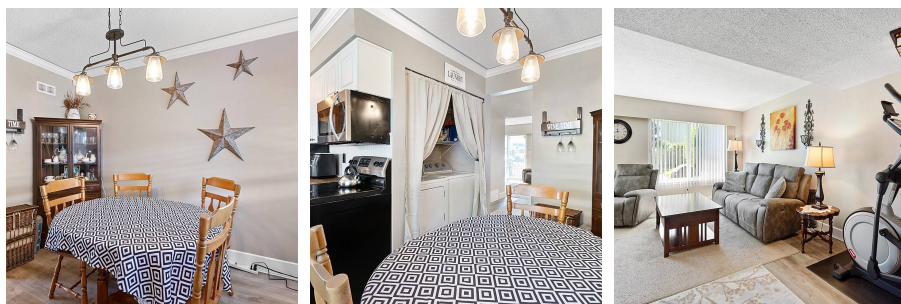

FEATURES

Year Built: 1976

Views: MOUNTAINS

Listed By: Select Real Estate