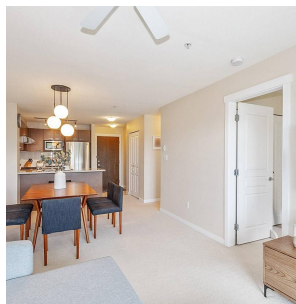

309 9500 Odlin Road, Richmond

$679,000

Welcome to Cambridge Park by Polygon. This 2 bedrooms features with open kitchen concept, dining area, living area and balcony over looking the green park facing east. Granite countertops, stainless steel appliances, insuite laundry, master bedroom with huge walk-in closet. Amenities include gym, recreation centre, club house, guest suite, billiards, gated courtyard and children playground. Walking distance to Walmart, T&T, lansdowne mall, Aberdeen Centre, restaurants. Stops away from bus stop, Tomsett Elementary and Kwantlen University nearby. 2 parking stalls and 1 storage locker. See Virtual Tour: <https://www.seevirtual360.com/46082>.

KEY INFORMATION

MLS® R2705067

Residential Attached

West Cambie

2 Bedrooms

1 Bathroom

792 SF

$408.61 Maintenance Fees

FEATURES

Year Built: 2011

Listed By: Royal Pacific Realty Corp.

rennie