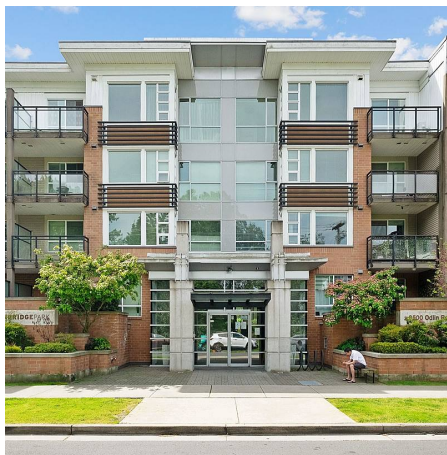

309 9500 Odlin Road, Richmond

$679,000

Welcome to Cambridge Park by Polygon. This 2 bedrooms features with open kitchen concept, dining area, living area and balcony over looking the green park facing east. Granite countertops, stainless steel appliances, insuite laundry, master bedroom with huge walk-in closet. Amenities include gym, recreation centre, club house, guest suite, billiards, gated courtyard and children playground. Walking distance to Walmart, T&T, lansdowne mall, Aberdeen Centre, restaurants. Stops away from bus stop, Tomsett Elementary and Kwantlen University nearby. 2 parking stalls and 1 storage locker. See Virtual Tour: <https://www.seevirtual360.com/46082>.

KEY INFORMATION

MLS® R2705067

Residential Attached

West Cambie

2 Bedrooms

1 Bathroom

792 SF

$408.61 Maintenance Fees

FEATURES

Year Built: 2011

Listed By: Royal Pacific Realty Corp.

rennie