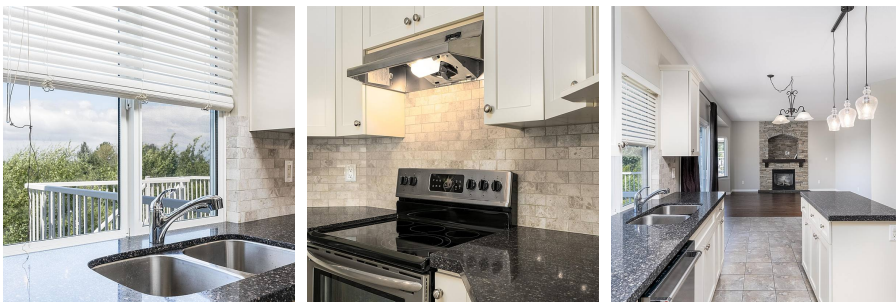

FEATURES

Year Built: 2001

Views: Valley

Listed By: Keller Williams Elite Realty