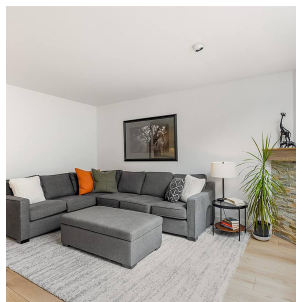

Derek Kai PREC*
604.868.1666
dkai@rennie.com
rennie.com/derekkai

rennie