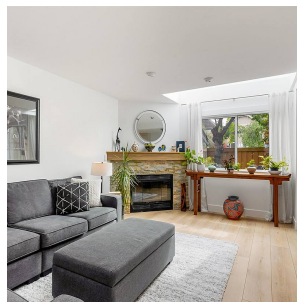

Derek Kai PREC*
604.868.1666
dkai@rennie.com
rennie.com/derekkai

rennie