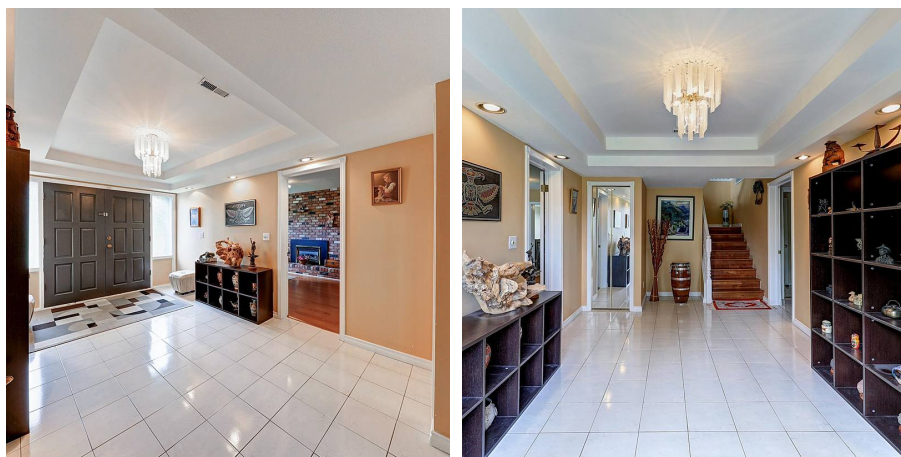

FEATURES

Year Built: 1976

Listed By: Youlive Realty