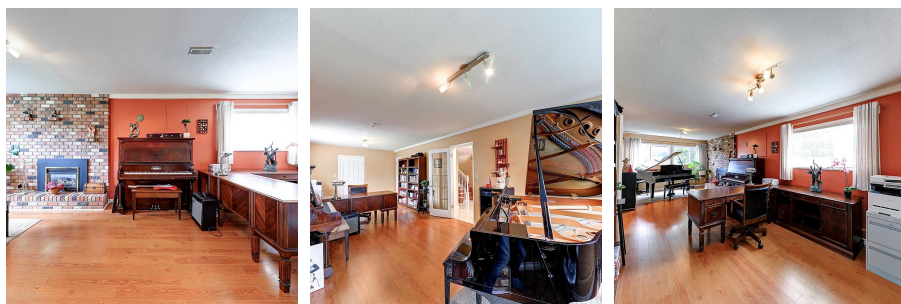

FEATURES

Year Built: 1976

Listed By: Youlive Realty