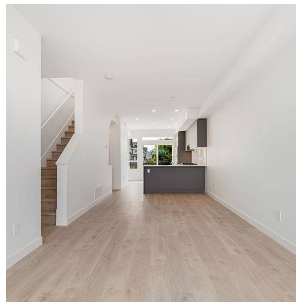

Allison Lafrenier

604.612.1271

alafrenier@rennie.com

rennie.com/allisonlafrenier

rennie