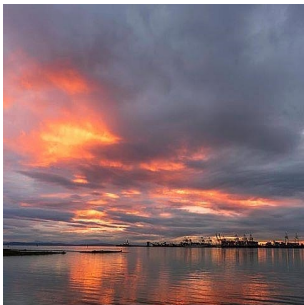

355 Tsawwassen Beach Road, Delta

\$1,890,000

Absolutely a great opportunity to build your dream home or invest for prospective fortune! Facing the beautiful ocean, enjoy your balcony dinner with sunset and beloved... This land is the main element to build your elegant life! Giant waterfront land facing the sea, almost 1 acre, located in the beautiful seaside community of Sunshine Tsawwassen, Breathtaking Ocean and sunset view; potential to subdivide. Call now before it's gone.

FEATURES

Views: OCEAN AND SUNSET

Listed By: Interlink Realty

rennie