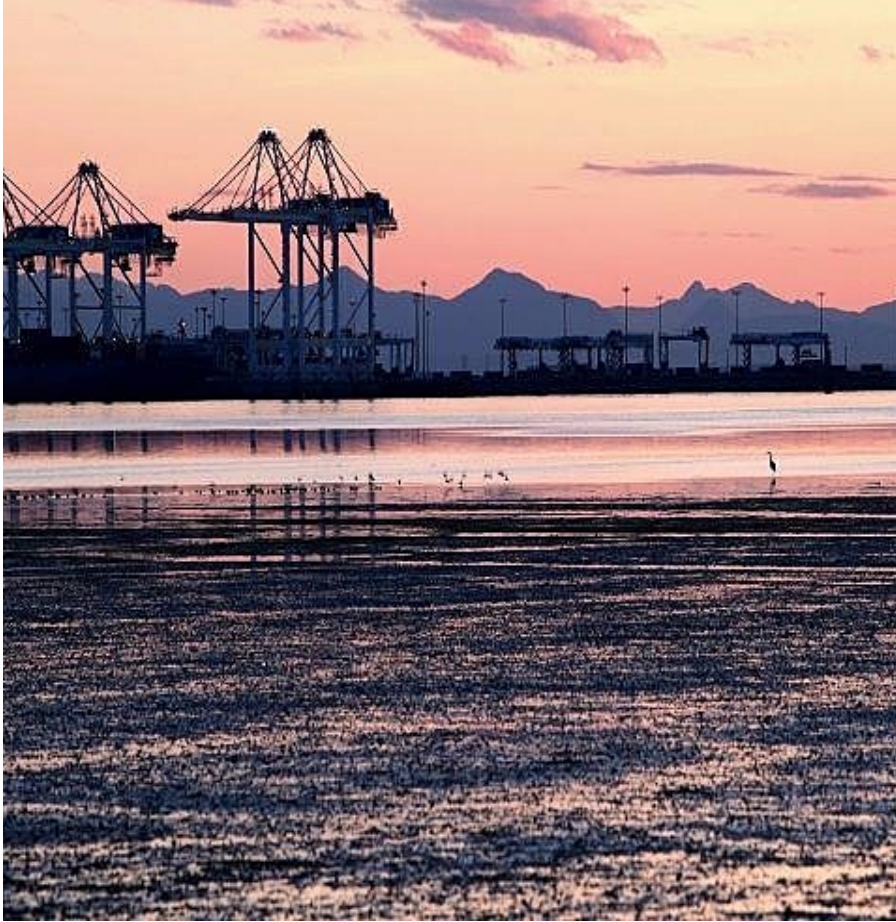

355 Tsawwassen Beach Road, Delta

\$1,890,000

Absolutely a great opportunity to build your dream home or invest for prospective fortune! Facing the beautiful ocean, enjoy your balcony dinner with sunset and beloved... This land is the main element to build your elegant life! Giant waterfront land facing the sea, almost 1 acre, located in the beautiful seaside community of Sunshine Tsawwassen, Breathtaking Ocean and sunset view; potential to subdivide. Call now before it's gone.

FEATURES

Views: OCEAN AND SUNSET

Listed By: Interlink Realty

rennie