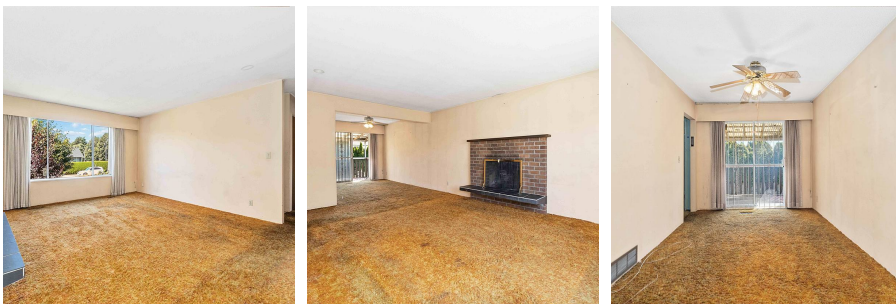

FEATURES

Year Built: 1973

Listed By: rennie & associates realty ltd.

Andy Mah PREC*
604.779.9382
amah@rennie.com
rennie.com/andymah

rennie