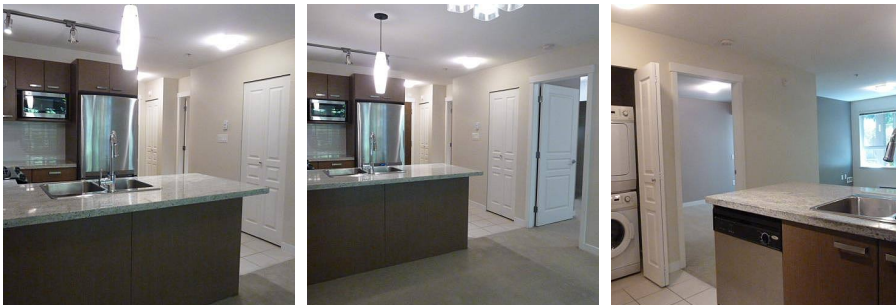

Clara Chew
604.722.2161
cchew@rennie.com
rennie.com/clarachew

rennie