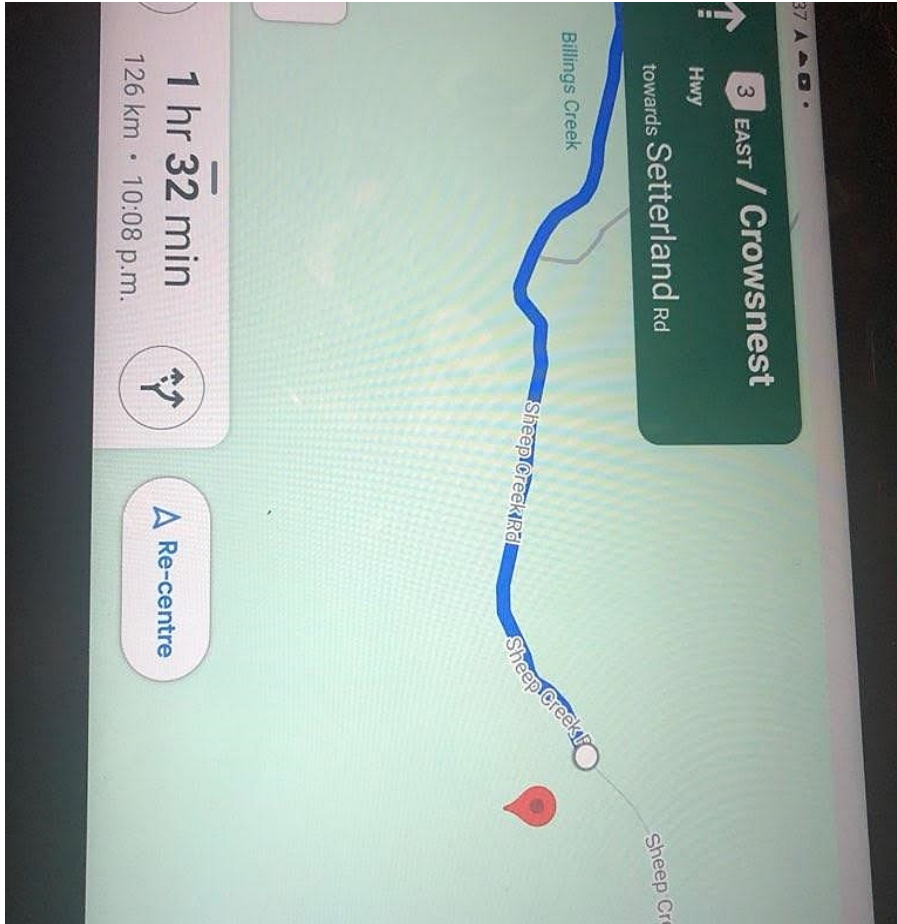

# 2345 Sheep Crk Frst Road, No City Value

\$247,710

Here's a chance to purchase 58.34 acres of property on the outskirts of Salmo, BC. There is 2 benches, both benches have views of Yellowstone Peak and the Wulf. During the hot summer months you are just a short walk away from many local swimming areas + fishing on Sheep Creek & Lakes nearby. This property is off the grid & undeveloped leaving ample room for your family, friends & your creativity. The forested rural setting offers great privacy along with access to nearby remote hiking trails & a local golf course & Whitewater Ski Resort that are not too far away plus many other things to keep you occupied. This is a unique piece of property and a great location to get away from it all when you want or maybe to call a home! AOIR MLS#2467843