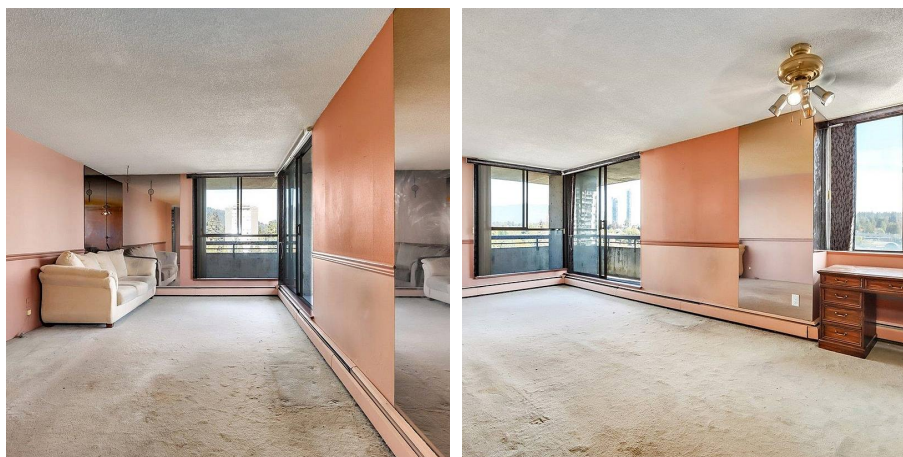

FEATURES

Year Built: 1975

Views: MOUNTAIN VIEW

Listed By: rennie & associates realty ltd.

Randy Rinaldo PREC*
604.781.4995
rrinaldo@rennie.com
rennie.com/randyrinaldo

rennie