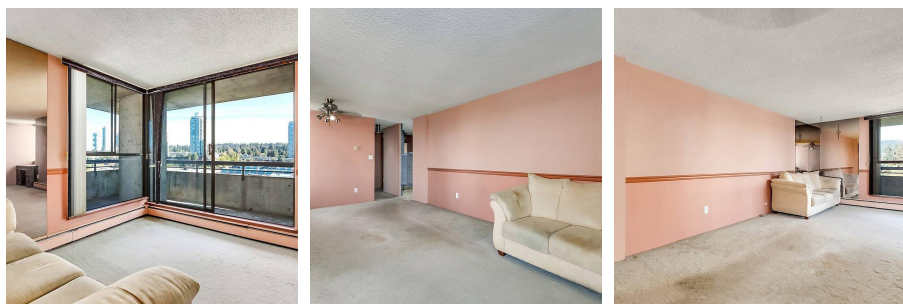

FEATURES

Year Built: 1975

Views: MOUNTAIN VIEW

Listed By: rennie & associates realty ltd.

Randy Rinaldo PREC*
604.781.4995
rrinaldo@rennie.com
rennie.com/randyrinaldo

rennie