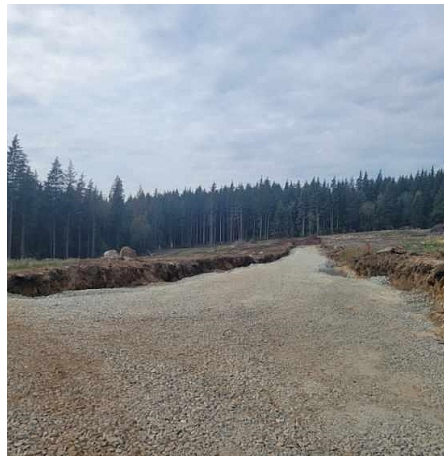

30344 Endo Avenue, Mission

$999,999

Welcome to "Green's Creek Estates" a piece of paradise. 1 of 25 lots in a new Subdivision. All I can say is wow. These lots are a minimum of 1.73 acres. This lot is 3.49 acres. Very private trees for your neighbour on the east side. Perfect place of a pool or garden. Car guys would love it here too. Build your dream home on a great size building envelop. Bring the toys. Build a shop. A Creek runs beside this lot and lots 3,4 and 22. The new Road Endo Avenue will run from Bell Street to Rolley Lake Street.

KEY INFORMATION

MLS® R2741864

Land Only

Stave Falls

0 Bedrooms

0 Bathrooms

0 SF

FEATURES

Views: Trees

Listed By: Royal LePage Little Oak Realty

rennie