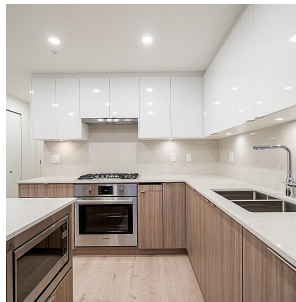

205 8428 Park Road, Richmond

$807,000

BRAND NEW 1 Bedroom + den 738 SqFt home with an eastern exposure at LUXIO on the Park - In the heart of Richmond's Stunning Oasis! Our showsuite is now open by appointment! Luxio on the Park is a brand new collection of 41 boutique condo residences and 8 townhomes located conveniently at Park & Cooney: the centre of premium shopping, restaurants, and transit hub. Spacious 1, 2 + den, and 3 Bedroom condos plus 8 exclusive 3 Bedroom townhomes featuring Bosch/Fisher/Paykel appliances. Video shows display home #102. Move in now! Open House Sat Oct 5th from 2:00pm-4:00pm

KEY INFORMATION

MLS® R2744310

Residential Attached

Brighthouse

1 Bedroom

1 Bathroom

738 SF

$446.74 Maintenance Fees

FEATURES

Year Built: 2024

Listed By: Macdonald Realty Westmar

rennie