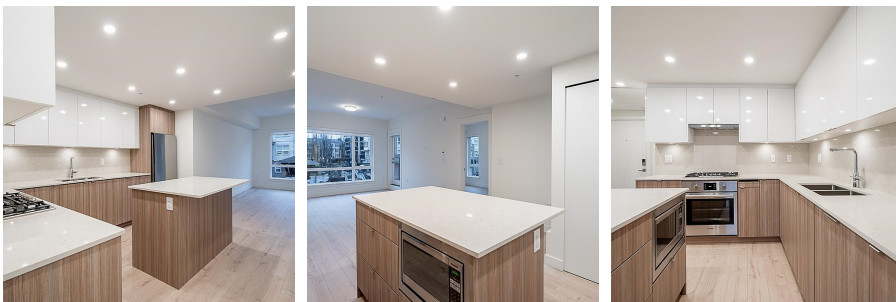

206 8428 Park Road, Richmond

$889,000

BRAND NEW 2 Bed, 2 Bath home 888 SqFt home with a south eastern exposure at LUXIO on the Park - In the heart of Richmond's Stunning Oasis! Our showsuite is now open by appointment! Luxio on the Park is a brand new collection of 41 boutique condo residences and 8 townhomes located conveniently at Park & Cooney: the centre of premium shopping, restaurants, and transit hub. Spacious 1, 2 + den, and 3 Bedroom condos plus 8 exclusive 3 Bedroom townhomes featuring Bosch/Fisher/Paykel appliances. Video shows display home #102. Move in now! Open House Sunday July 28 2:00-4:00pm

KEY INFORMATION

MLS® R2744309

Residential Attached

Brighthouse

2 Bedrooms

2 Bathrooms

836 SF

$492.73 Maintenance Fees

FEATURES

Year Built: 2024

Listed By: Macdonald Realty Westmar

rennie