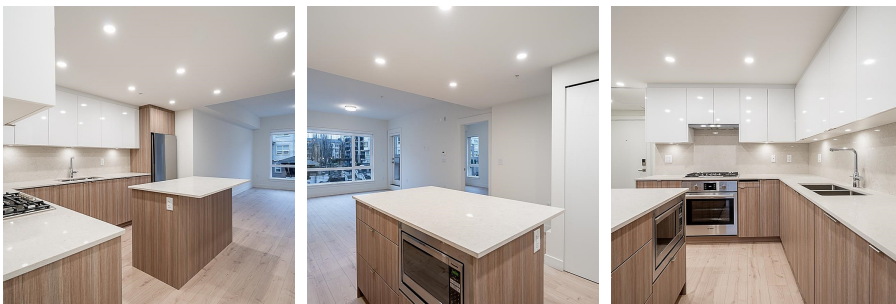

206 8428 Park Road, Richmond

$889,000

BRAND NEW 2 Bed, 2 Bath home 888 SqFt home with a south eastern exposure at LUXIO on the Park - In the heart of Richmond's Stunning Oasis! Our showsuite is now open by appointment! Luxio on the Park is a brand new collection of 41 boutique condo residences and 8 townhomes located conveniently at Park & Cooney: the centre of premium shopping, restaurants, and transit hub. Spacious 1, 2 + den, and 3 Bedroom condos plus 8 exclusive 3 Bedroom townhomes featuring Bosch/Fisher/Paykel appliances. Video shows display home #102. Move in now! Open House Sat/Sun April 27 & 28, 2-4:00pm

KEY INFORMATION

MLS® R2744309

Residential Attached

Brighthouse

2 Bedrooms

2 Bathrooms

836 SF

$492.73 Maintenance Fees

FEATURES

Year Built: 2024

Listed By: Macdonald Realty Westmar

rennie