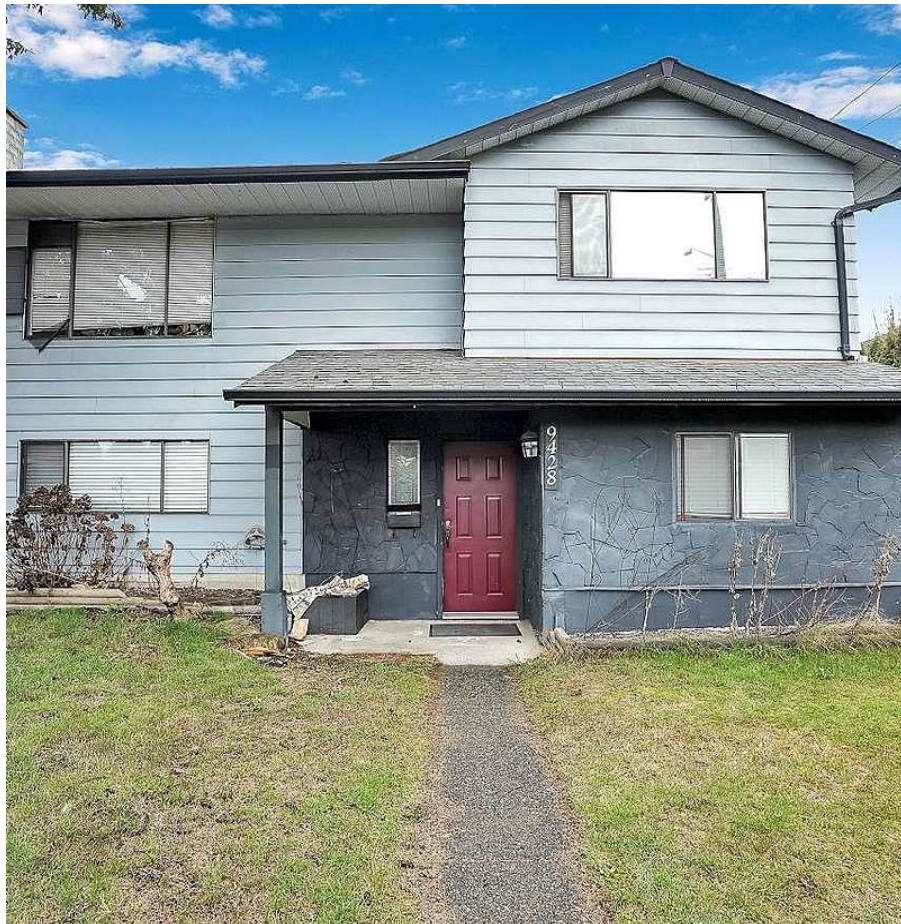

# 9428 132 Street, Surrey

\$1,199,000

Bring your creative mind to this home 6 bedroom, 2 Bath home on a 7799 SqFt lot. With a functional layout and large backyard the location places you close to Surrey Memorial Hospital and Queen Elizabeth Meadows Park. School catchment; Cindrich Elementary, Queen Elizabeth Secondary.

## KEY INFORMATION

MLS® R2747693

Residential Detached

Queen Mary Park

5 Bedrooms

2 Bathrooms

2,039 SF

7,799 SF Lot