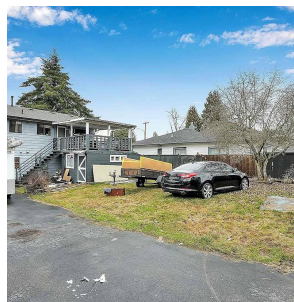

Lorenzo Daminato PREC*
604.657.8121
ldaminato@rennie.com
rennie.com/lorenzodaminato

rennie